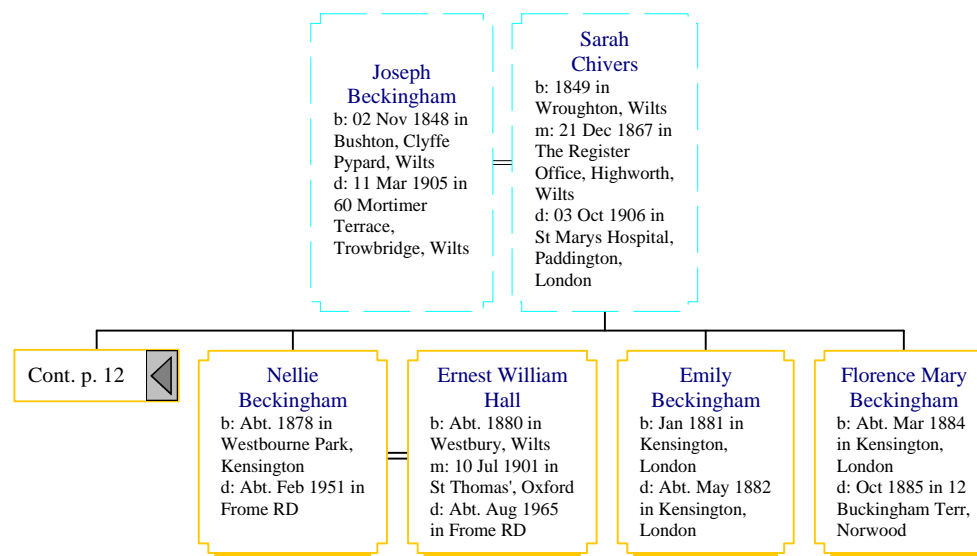

Maud Eleanor Beckingham
b: Abt. May 1878 in Stroud, Gloucs
d: Abt. Feb 1879 in Stroud RD

Ellen Eugenie Beckingham
b: 25 Apr 1880 in Stroud, Gloucs
d: 1952

James Nicholls
b: 24 Apr 1872 in Owlpen, Glos
m: 13 Jun 1899 in Stroud Register Office

Cont. p. 25

Descendants of Elizabeth Beckingham (19 of 29)

Descendants of Elizabeth Beckingham (20 of 29)

William Beckingham
b: 26 Sep 1847 in Clyffe Pypard, Wilts
d: Abt. Jan 1922 in Hungerford RD

Jane Wiltshire
b: Abt. 1844 in Winterbourne Bassett, Wilts
m: 22 Jun 1867 in Winterbourne Bassett, Wilts.
d: Nov 1926 in Lambourn, Wilts