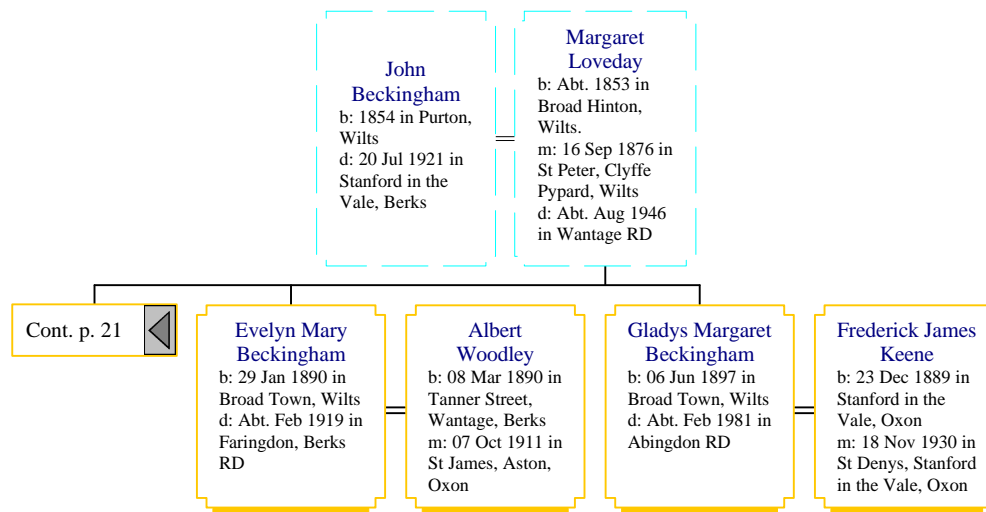

William Jabez Rosier
b: Abt. Dec 1873 in Ramsbury, Wilts
m: Abt. Dec 1913 in Lambourn ? (Hungerford RD)

Jemima Florence Beckingham
b: Abt. May 1875 in Winterbourne Bassett, Wilts

Alfred Harris
b: Abt. 1870 in Leamington, Warwicks
m: Abt. Aug 1898 in Luton RD
d: Abt. 1910

Ernest Beckingham
b: Abt. May 1877 in Winterbourne Bassett, Wilts
d: Feb 1878 in Winterbourne Bassett, Wilts

Cont. p. 26

Descendants of Elizabeth Beckingham (21 of 29)

Descendants of Elizabeth Beckingham (22 of 29)

Descendants of Elizabeth Beckingham (23 of 29)

Descendants of Elizabeth Beckingham (24 of 29)

Descendants of Elizabeth Beckingham (25 of 29)

William Beckingham
b: 18 Mar 1851 in Bushton, Clyffe Pypard, Wilts
d: Abt. Feb 1918 in Stroud, Gos

Matilda Little
b: 20 Nov 1857 in Rodborough, Gos
m: 24 Dec 1873 in Register Office, Stroud, Gloucestershire.
d: Abt. May 1930 in Stroud, Gos.

Descendants of Elizabeth Beckingham (26 of 29)

Descendants of Elizabeth Beckingham (27 of 29)