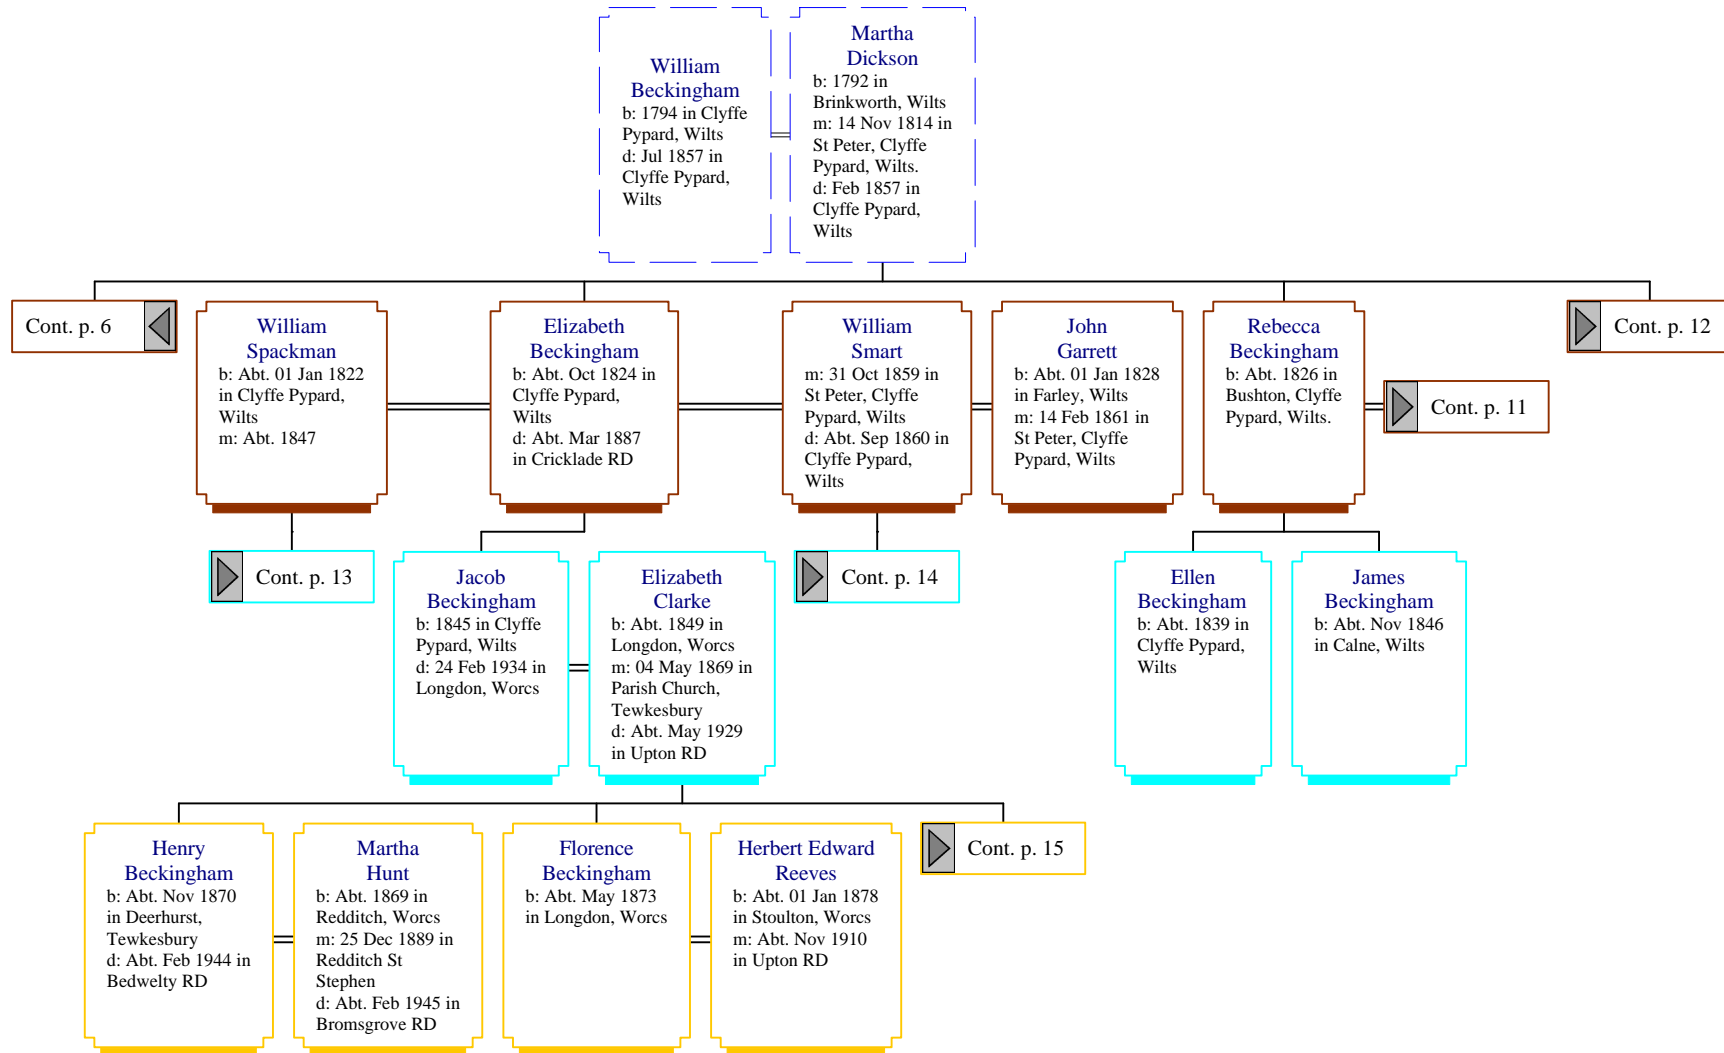

Descendants of Elizabeth Beckingham (1 of 29)

Descendants of Elizabeth Beckingham (2 of 29)

Descendants of Elizabeth Beckingham (3 of 29)

Descendants of Elizabeth Beckingham (4 of 29)

Descendants of Elizabeth Beckingham (5 of 29)

Descendants of Elizabeth Beckingham (6 of 29)

Descendants of Elizabeth Beckingham (7 of 29)

Descendants of Elizabeth Beckingham (8 of 29)

Descendants of Elizabeth Beckingham (9 of 29)

Cont. p. 6

**Thomas Henry
Gilmore**
b: 15 Jan 1860 in
Stroud, Gloucs