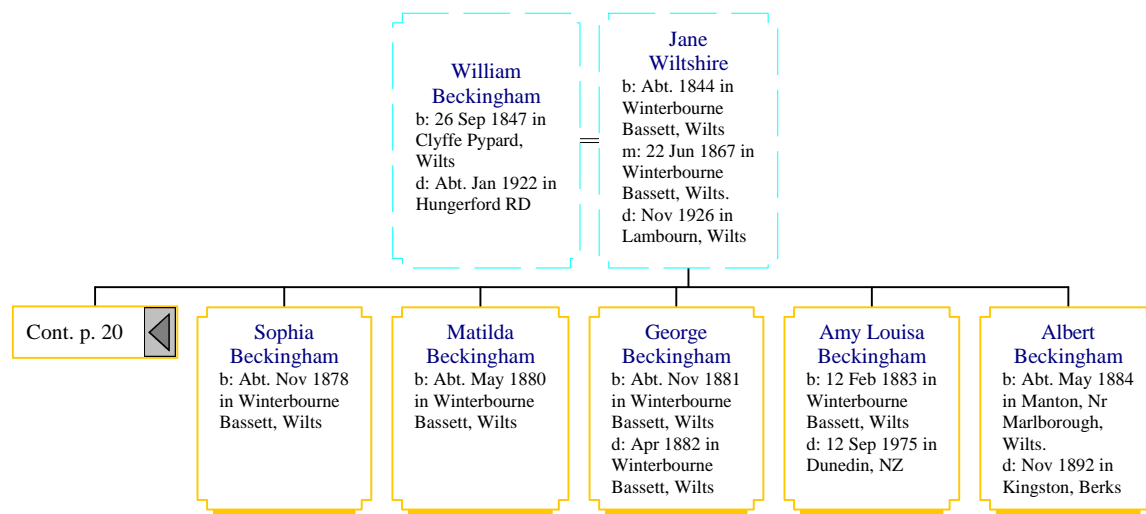

William Jabez Rosier
b: Abt. Dec 1873 in Ramsbury, Wilts
m: Abt. Dec 1913 in Lambourn ? (Hungerford RD)

Jemima Florence Beckingham
b: Abt. May 1875 in Winterbourne Bassett, Wilts

Alfred Harris
b: Abt. 1870 in Leamington, Warwicks
m: Abt. Aug 1898 in Luton RD
d: Abt. 1910

Descendants of Elizabeth Beckingham (23 of 29)

Descendants of Elizabeth Beckingham (24 of 29)

Descendants of Elizabeth Beckingham (25 of 29)

William Beckingham
b: 18 Mar 1851 in Bushton, Clyffe Pypard, Wilts
d: Abt. Feb 1918 in Stroud, Gos

Matilda Little
b: 20 Nov 1857 in Rodborough, Gos
m: 24 Dec 1873 in Register Office, Stroud, Gloucestershire.
d: Abt. May 1930 in Stroud, Gos.

Descendants of Elizabeth Beckingham (26 of 29)

Descendants of Elizabeth Beckingham (27 of 29)