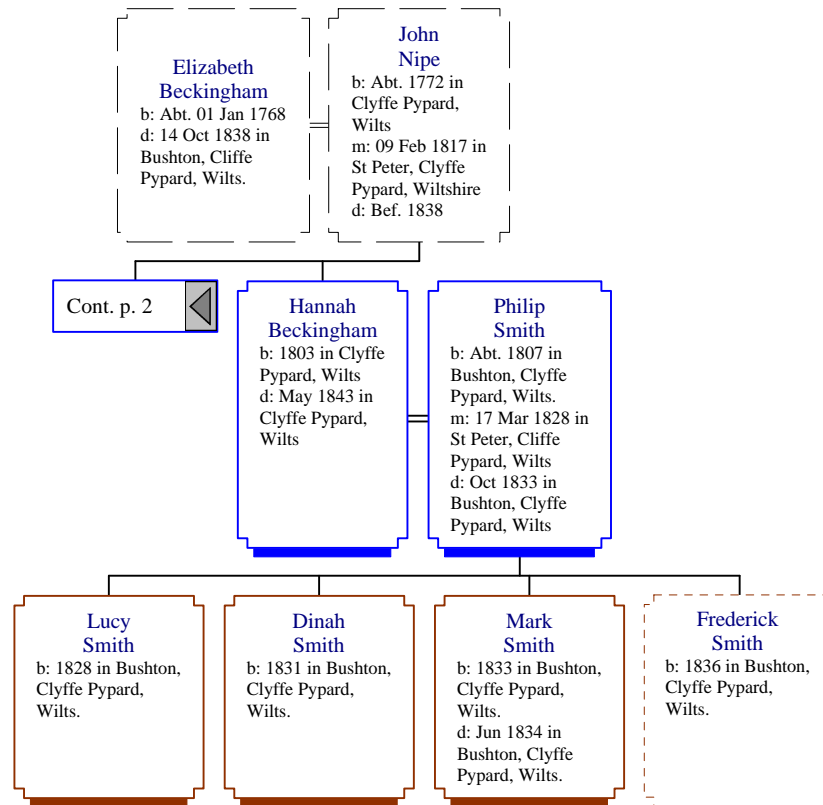

Descendants of Elizabeth Beckingham (1 of 29)

Descendants of Elizabeth Beckingham (2 of 29)

Descendants of Elizabeth Beckingham (3 of 29)

Descendants of Elizabeth Beckingham (4 of 29)

Descendants of Elizabeth Beckingham (5 of 29)

Descendants of Elizabeth Beckingham (6 of 29)

Descendants of Elizabeth Beckingham (7 of 29)

Descendants of Elizabeth Beckingham (8 of 29)

Descendants of Elizabeth Beckingham (9 of 29)

Cont. p. 6

**Thomas Henry
Gilmore**
b: 15 Jan 1860 in
Stroud, Gloucs

Cornelius Lewis
b: Abt. 01 Jan 1821 in Shaw, Wilts
m: 04 Aug 1844 in Lydiard Millicent, Wiltshire

Descendants of Elizabeth Beckingham (11 of 29)

Descendants of Elizabeth Beckingham (12 of 29)

Descendants of Elizabeth Beckingham (13 of 29)