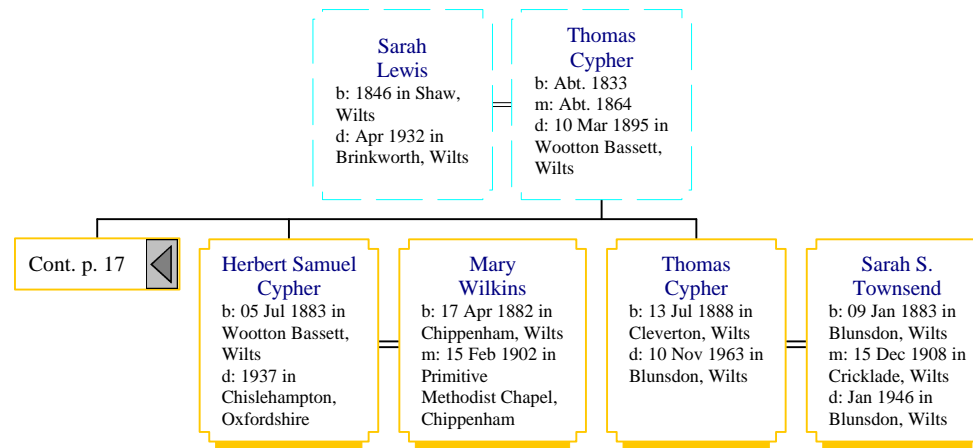

William Jabez Rosier
b: Abt. Dec 1873 in Ramsbury, Wilts
m: Abt. Dec 1913 in Lambourn ? (Hungerford RD)

Jemima Florence Beckingham
b: Abt. May 1875 in Winterbourne Bassett, Wilts

Alfred Harris
b: Abt. 1870 in Leamington, Warwicks
m: Abt. Aug 1898 in Luton RD
d: Abt. 1910

Ernest Beckingham
b: Abt. May 1877 in Winterbourne Bassett, Wilts
d: Feb 1878 in Winterbourne Bassett, Wilts

Cont. p. 26

Descendants of Elizabeth Beckingham (21 of 29)

Descendants of Elizabeth Beckingham (22 of 29)

Descendants of Elizabeth Beckingham (23 of 29)

Descendants of Elizabeth Beckingham (24 of 29)

Descendants of Elizabeth Beckingham (25 of 29)

William Beckingham
b: 18 Mar 1851 in Bushton, Clyffe Pypard, Wilts
d: Abt. Feb 1918 in Stroud, Gos

Matilda Little
b: 20 Nov 1857 in Rodborough, Gos
m: 24 Dec 1873 in Register Office, Stroud, Gloucestershire.
d: Abt. May 1930 in Stroud, Gos.

Descendants of Elizabeth Beckingham (26 of 29)

Descendants of Elizabeth Beckingham (27 of 29)