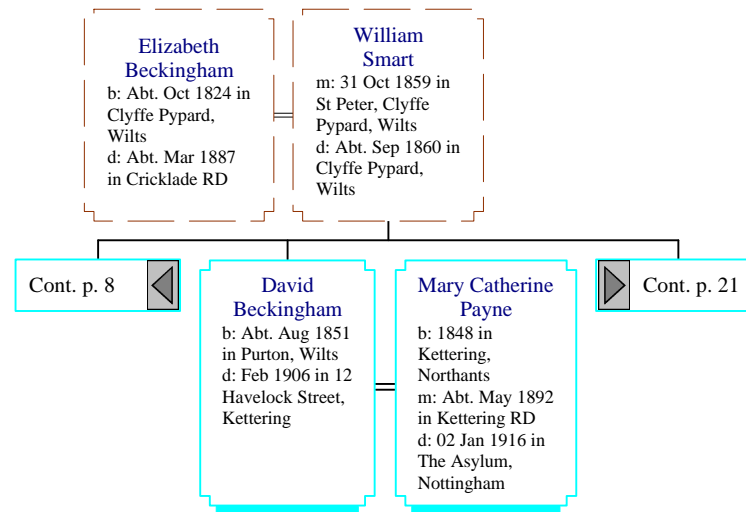

Cornelius Lewis
b: Abt. 01 Jan 1821 in Shaw, Wilts
m: 04 Aug 1844 in Lydiard Millicent, Wiltshire

Descendants of Elizabeth Beckingham (11 of 29)

Descendants of Elizabeth Beckingham (12 of 29)

Descendants of Elizabeth Beckingham (13 of 29)

Descendants of Elizabeth Beckingham (14 of 29)

Descendants of Elizabeth Beckingham (15 of 29)

Jacob Beckingham
b: 1845 in Clyffe Pypard, Wilts
d: 24 Feb 1934 in Longdon, Worcs

Elizabeth Clarke
b: Abt. 1849 in Longdon, Worcs
m: 04 May 1869 in Parish Church, Tewkesbury
d: Abt. May 1929 in Upton RD