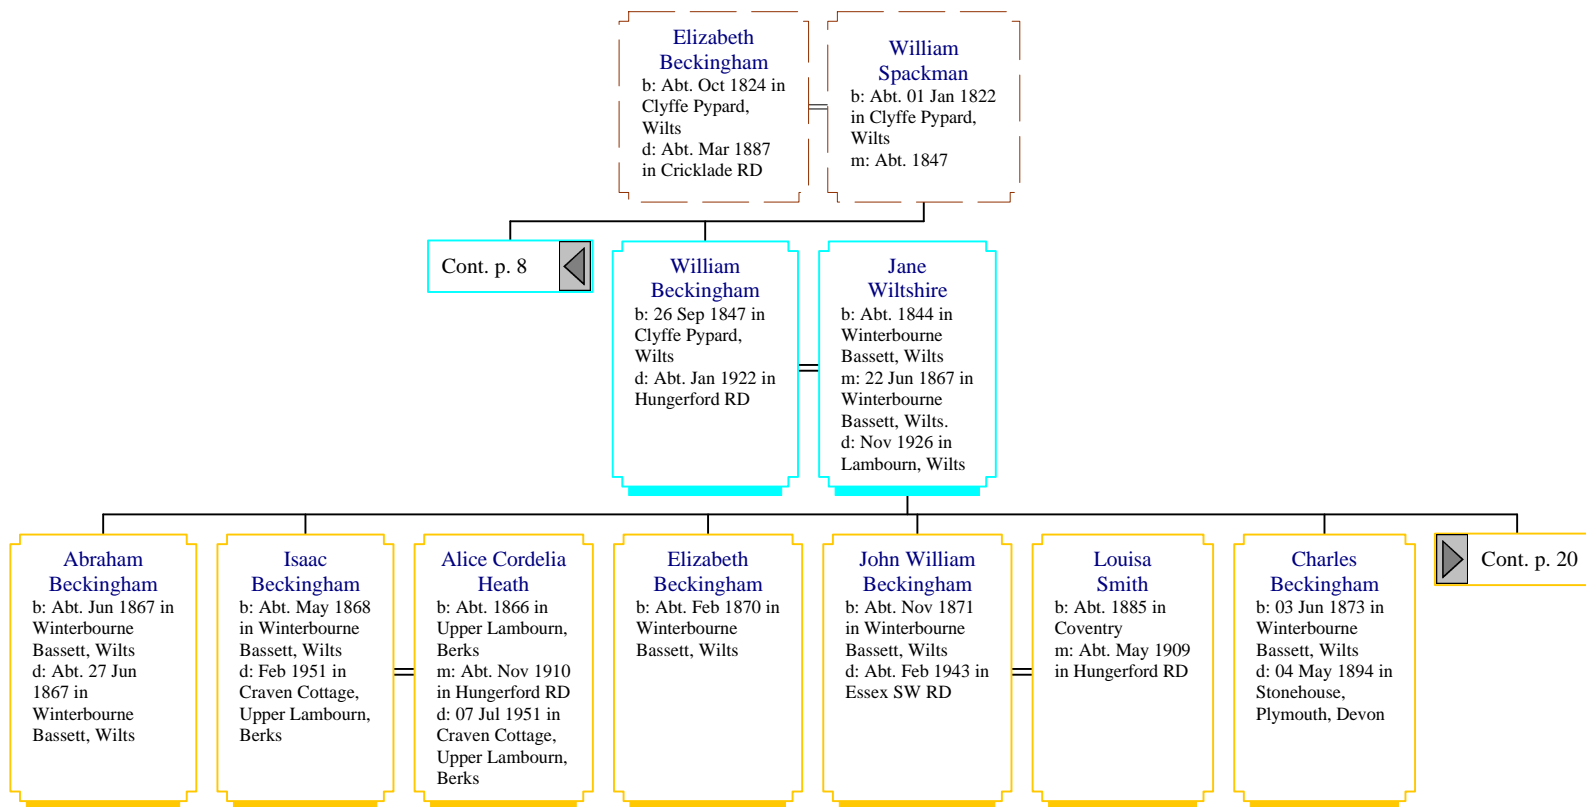

Cornelius Lewis
b: Abt. 01 Jan 1821 in Shaw, Wilts
m: 04 Aug 1844 in Lydiard Millicent, Wiltshire

Descendants of Elizabeth Beckingham (11 of 29)

Descendants of Elizabeth Beckingham (12 of 29)

Descendants of Elizabeth Beckingham (13 of 29)