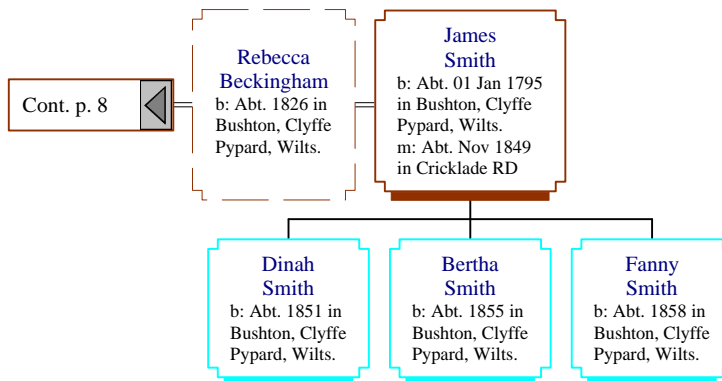

Descendants of Elizabeth Beckingham (6 of 29)

Descendants of Elizabeth Beckingham (7 of 29)

Descendants of Elizabeth Beckingham (8 of 29)

Descendants of Elizabeth Beckingham (9 of 29)

Cont. p. 6

**Thomas Henry
Gilmore**
b: 15 Jan 1860 in
Stroud, Gloucs

**Jedidah
Pouget**
b: 1848 in
Cheltenham,
Gloucs
m: 17 Sep 1890 in
Penge Tabernacle,
Penge, Surrey

Descendants of Elizabeth Beckingham (10 of 29)

Hannah Beckingham
b: Abt. Nov 1822 in Clyffe Pypard, Wilts

Cornelius Lewis
b: Abt. 01 Jan 1821 in Shaw, Wilts
m: 04 Aug 1844 in Lydiard Millicent, Wiltshire

Descendants of Elizabeth Beckingham (11 of 29)

Descendants of Elizabeth Beckingham (12 of 29)

Descendants of Elizabeth Beckingham (13 of 29)