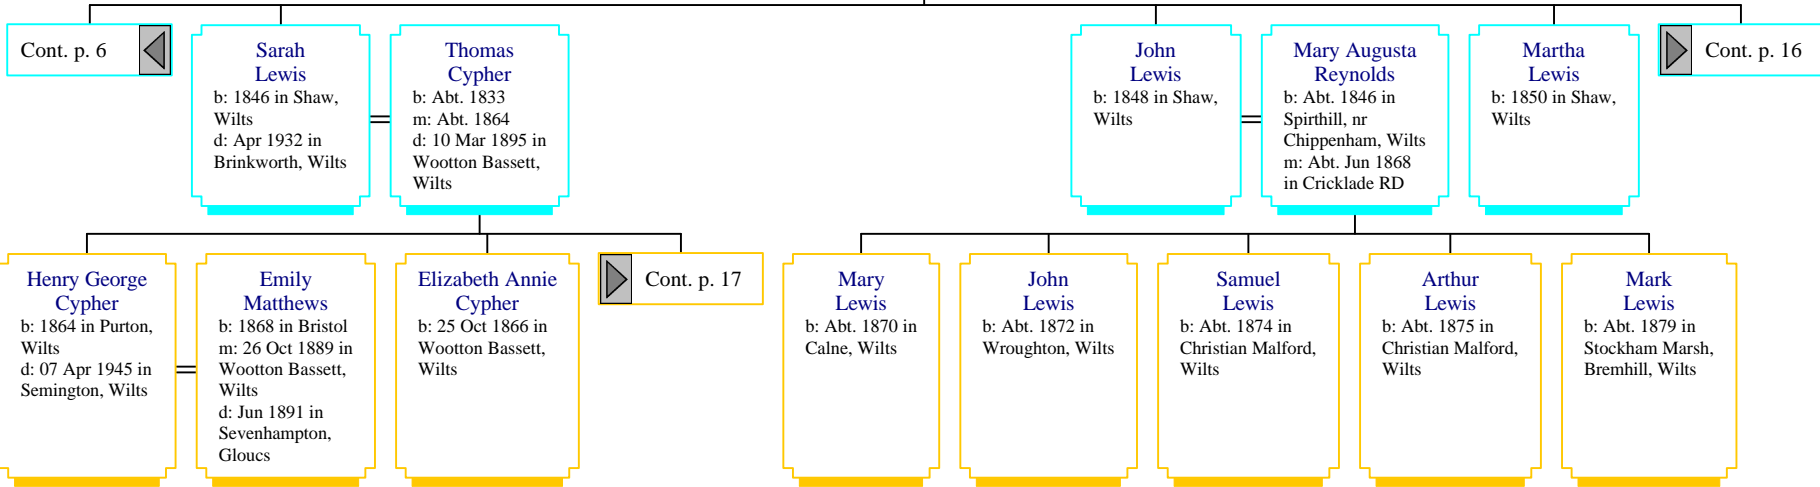

Descendants of Elizabeth Beckingham (1 of 29)

Descendants of Elizabeth Beckingham (2 of 29)

Descendants of Elizabeth Beckingham (3 of 29)

Descendants of Elizabeth Beckingham (4 of 29)

Descendants of Elizabeth Beckingham (5 of 29)

Descendants of Elizabeth Beckingham (6 of 29)

Descendants of Elizabeth Beckingham (7 of 29)

Descendants of Elizabeth Beckingham (8 of 29)

Descendants of Elizabeth Beckingham (9 of 29)

Cont. p. 6

**Thomas Henry
Gilmore**
b: 15 Jan 1860 in
Stroud, Gloucs

**Jedidah
Pouget**
b: 1848 in
Cheltenham,
Gloucs
m: 17 Sep 1890 in
Penge Tabernacle,
Penge, Surrey

Descendants of Elizabeth Beckingham (10 of 29)

Hannah Beckingham
b: Abt. Nov 1822 in Clyffe Pypard, Wilts

Cornelius Lewis
b: Abt. 01 Jan 1821 in Shaw, Wilts
m: 04 Aug 1844 in Lydiard Millicent, Wiltshire

Descendants of Elizabeth Beckingham (11 of 29)

Descendants of Elizabeth Beckingham (12 of 29)

Descendants of Elizabeth Beckingham (13 of 29)