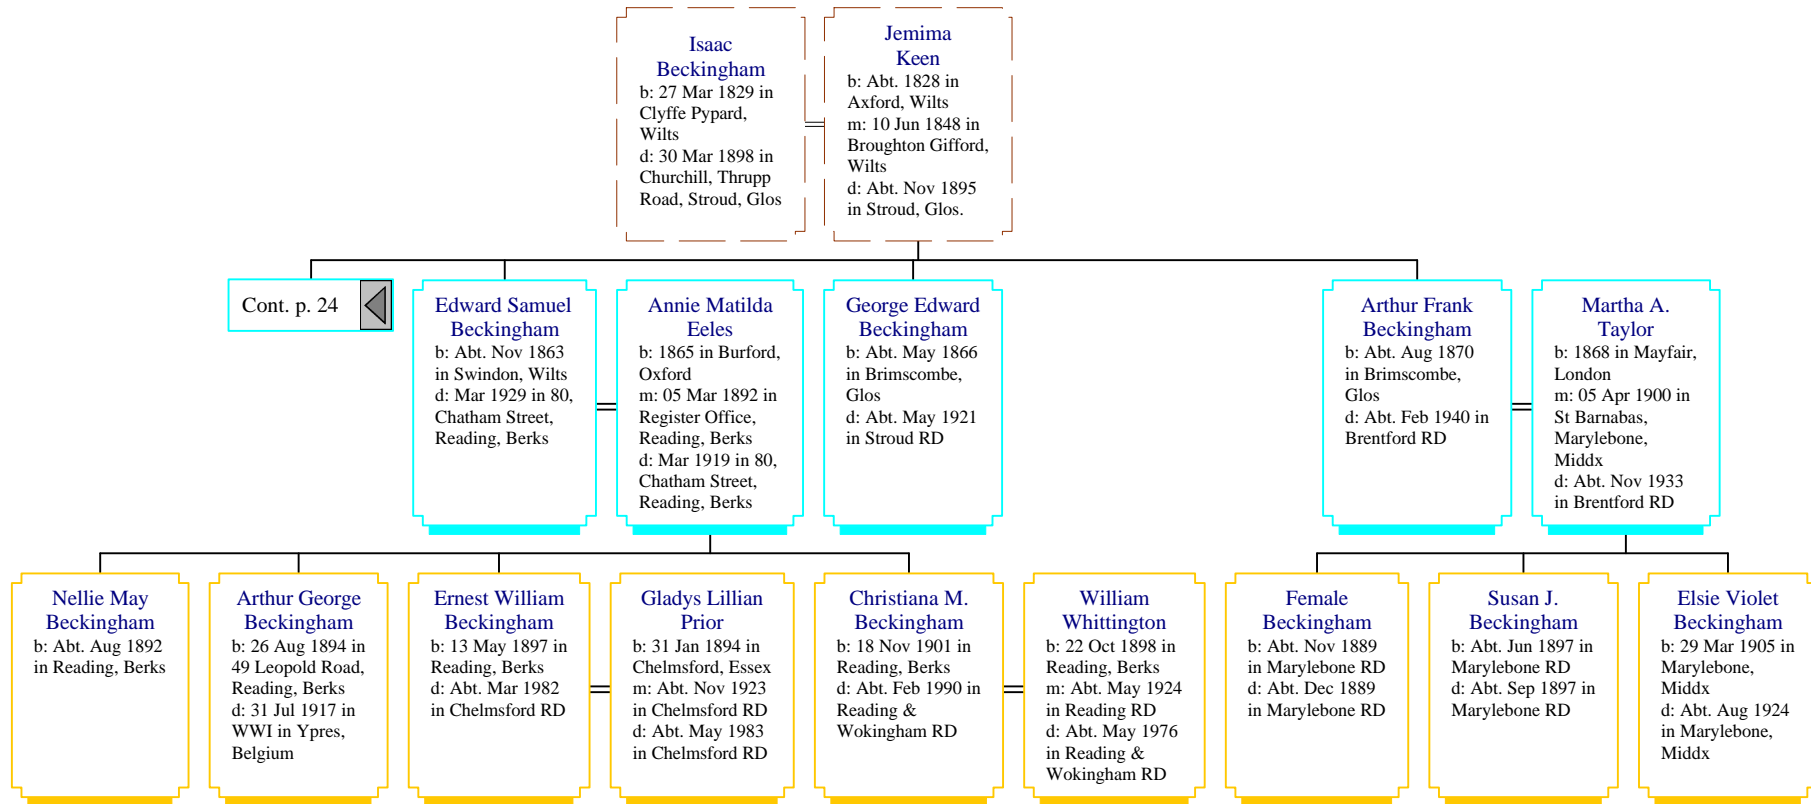

Descendants of Elizabeth Beckingham (28 of 29)

Cont. p. 24