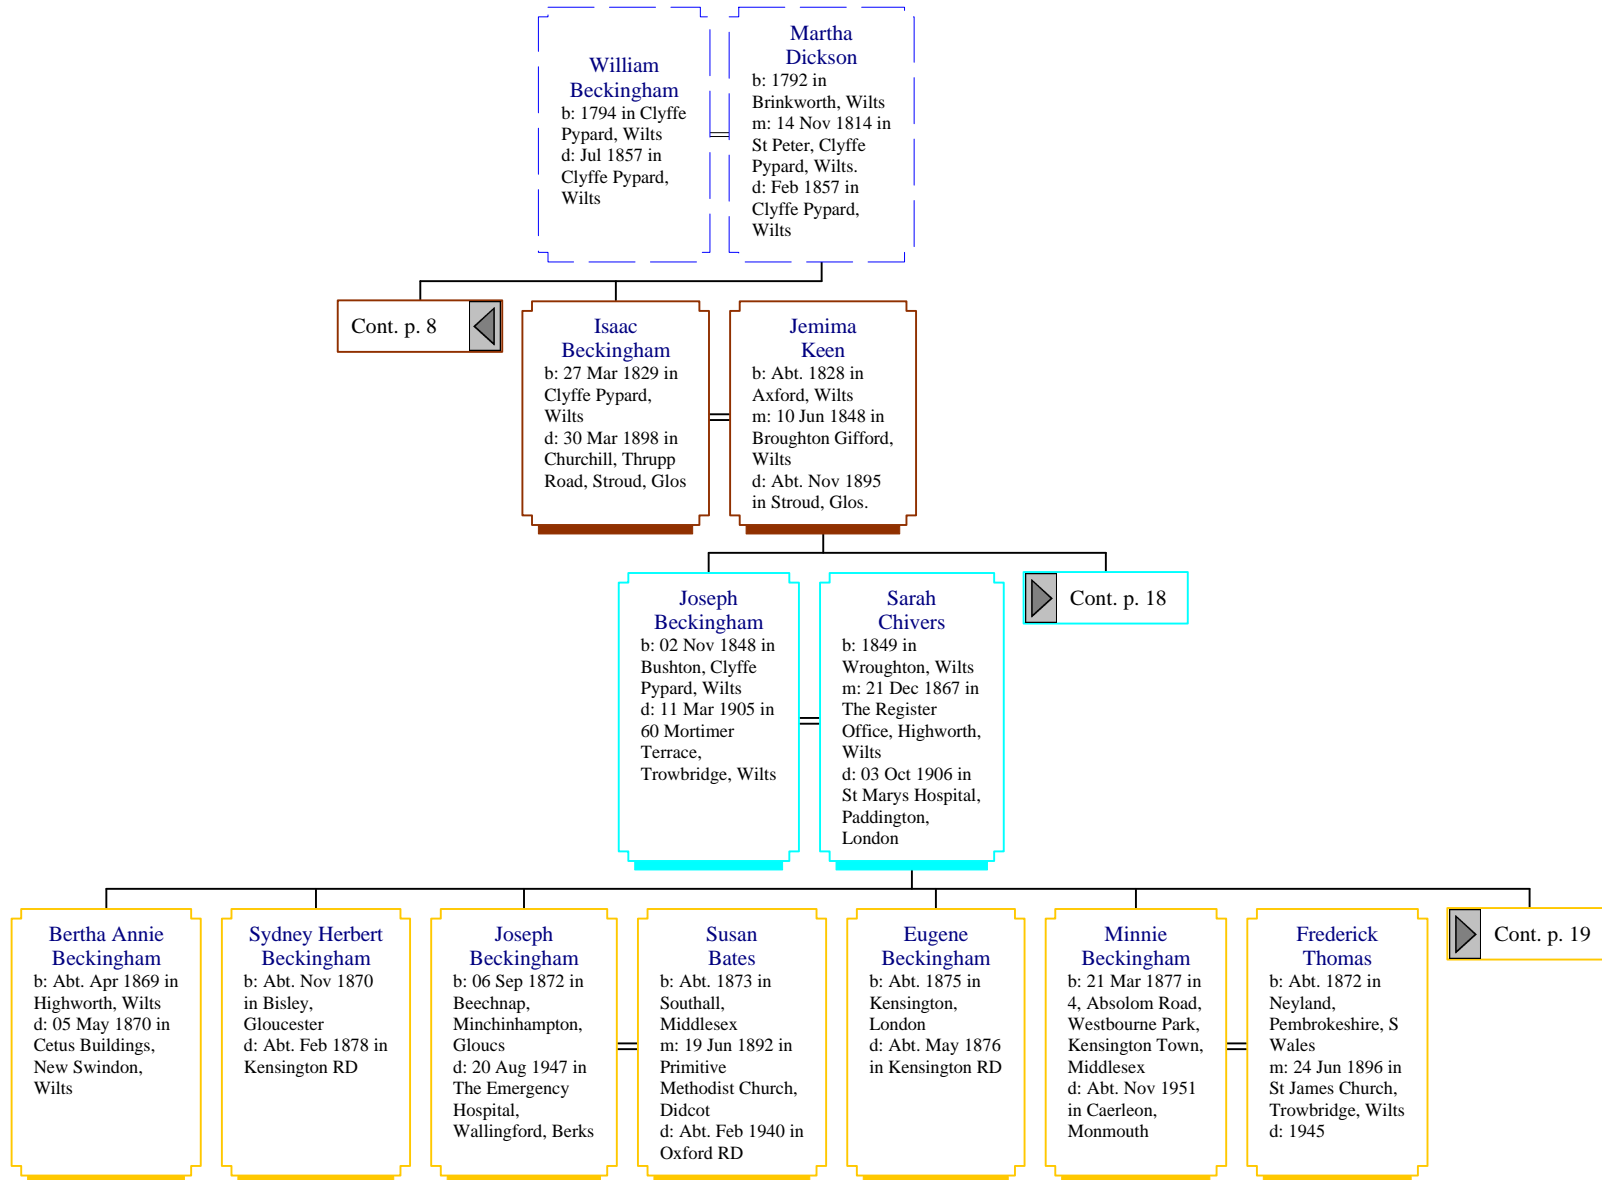

**Jedidah
Pouget**
b: 1848 in
Cheltenham,
Gloucs
m: 17 Sep 1890 in
Penge Tabernacle,
Penge, Surrey

Descendants of Elizabeth Beckingham (10 of 29)

Hannah Beckingham
b: Abt. Nov 1822 in Clyffe Pypard, Wilts

Cornelius Lewis
b: Abt. 01 Jan 1821 in Shaw, Wilts
m: 04 Aug 1844 in Lydiard Millicent, Wiltshire

Descendants of Elizabeth Beckingham (11 of 29)

Descendants of Elizabeth Beckingham (12 of 29)

Descendants of Elizabeth Beckingham (13 of 29)