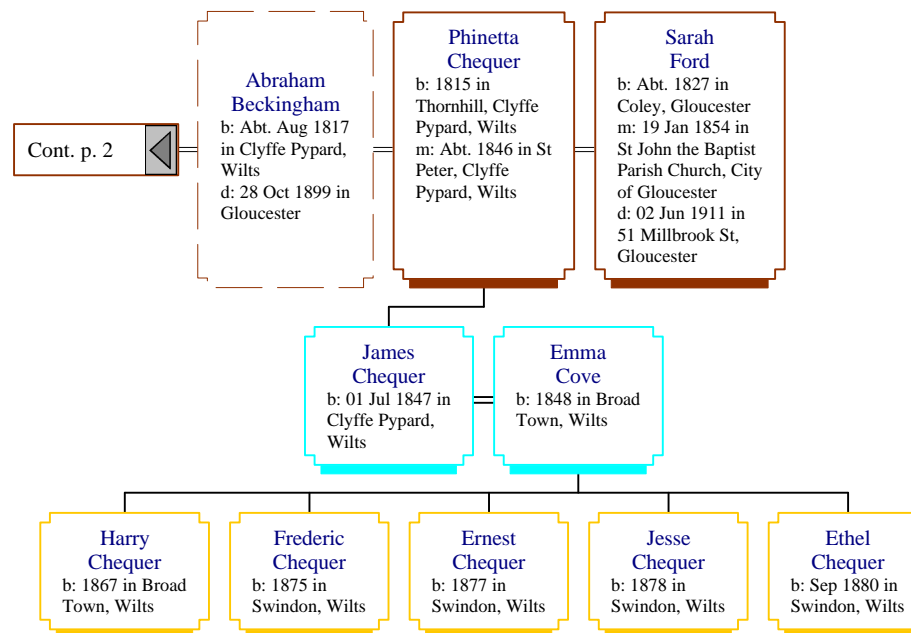

Descendants of Elizabeth Beckingham (1 of 29)

Descendants of Elizabeth Beckingham (2 of 29)

Descendants of Elizabeth Beckingham (3 of 29)

Descendants of Elizabeth Beckingham (4 of 29)

Descendants of Elizabeth Beckingham (5 of 29)

Descendants of Elizabeth Beckingham (6 of 29)

Descendants of Elizabeth Beckingham (7 of 29)

Descendants of Elizabeth Beckingham (8 of 29)

Descendants of Elizabeth Beckingham (9 of 29)

Cont. p. 6

**Thomas Henry
Gilmore**
b: 15 Jan 1860 in
Stroud, Gloucs

Cornelius Lewis
b: Abt. 01 Jan 1821 in Shaw, Wilts
m: 04 Aug 1844 in Lydiard Millicent, Wiltshire

Descendants of Elizabeth Beckingham (11 of 29)

Descendants of Elizabeth Beckingham (12 of 29)

Descendants of Elizabeth Beckingham (13 of 29)