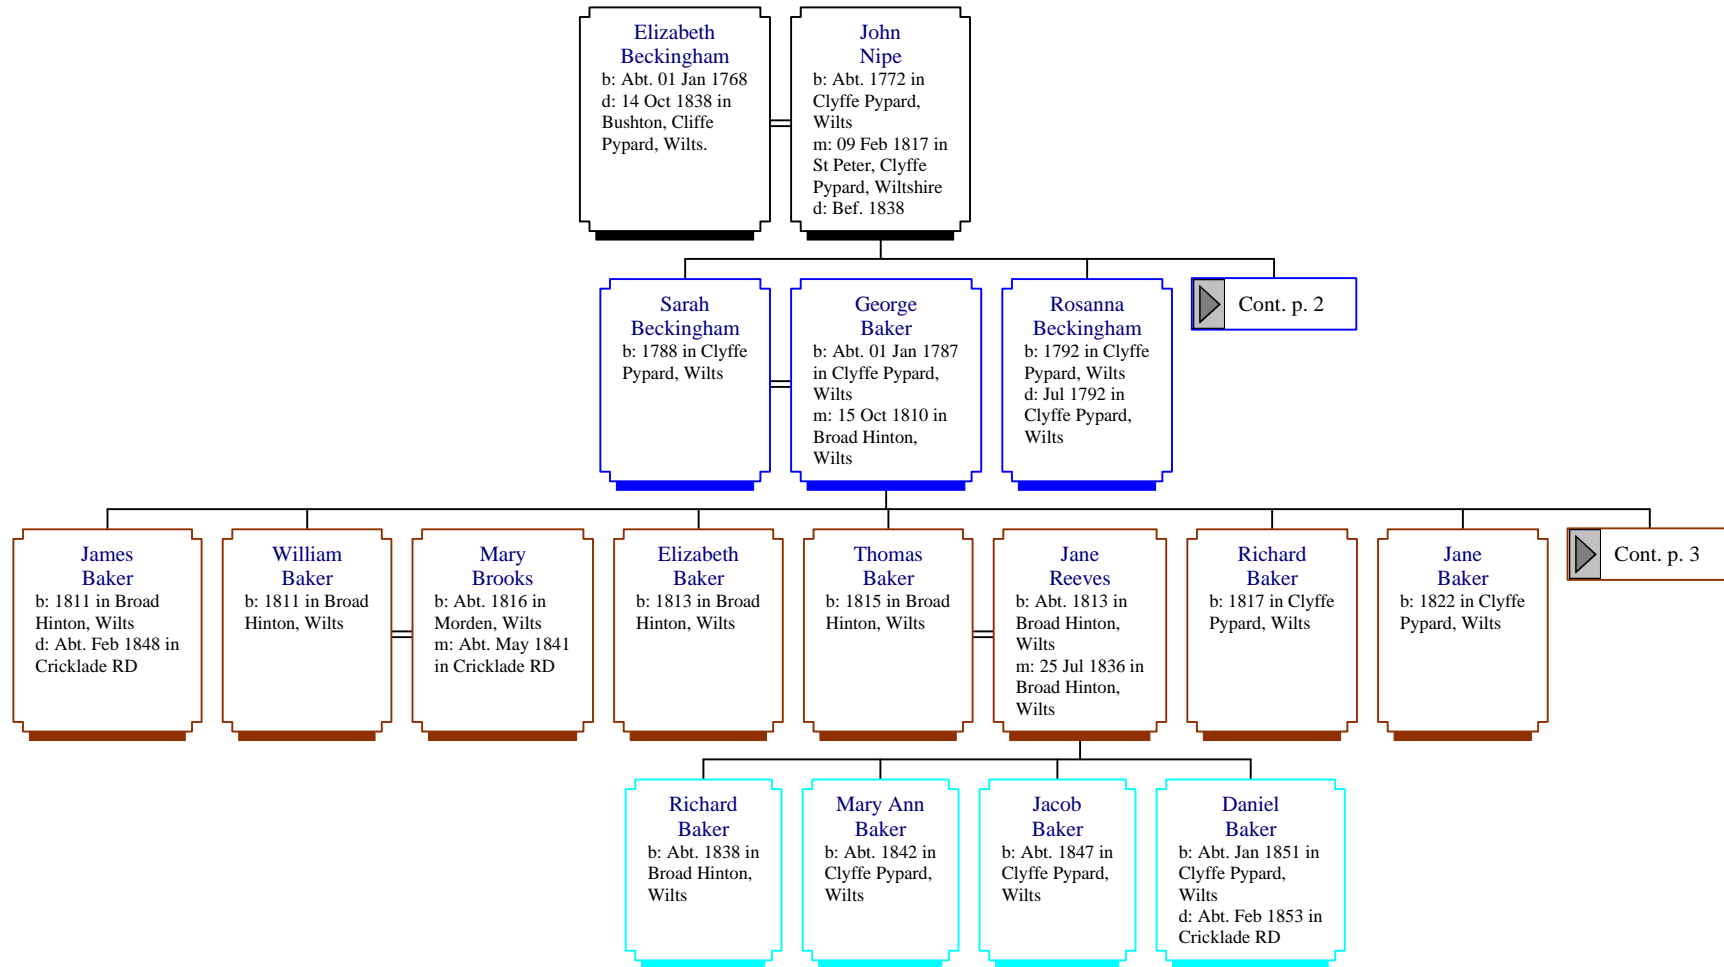

Descendants of Elizabeth Beckingham (1 of 29)

Descendants of Elizabeth Beckingham (2 of 29)

Descendants of Elizabeth Beckingham (3 of 29)

Descendants of Elizabeth Beckingham (4 of 29)

Descendants of Elizabeth Beckingham (5 of 29)

Descendants of Elizabeth Beckingham (6 of 29)

Descendants of Elizabeth Beckingham (7 of 29)

Descendants of Elizabeth Beckingham (8 of 29)

Descendants of Elizabeth Beckingham (9 of 29)

Cont. p. 6

**Thomas Henry
Gilmore**
b: 15 Jan 1860 in
Stroud, Gloucs

Cornelius Lewis
b: Abt. 01 Jan 1821 in Shaw, Wilts
m: 04 Aug 1844 in Lydiard Millicent, Wiltshire

Descendants of Elizabeth Beckingham (11 of 29)

Descendants of Elizabeth Beckingham (12 of 29)

Descendants of Elizabeth Beckingham (13 of 29)