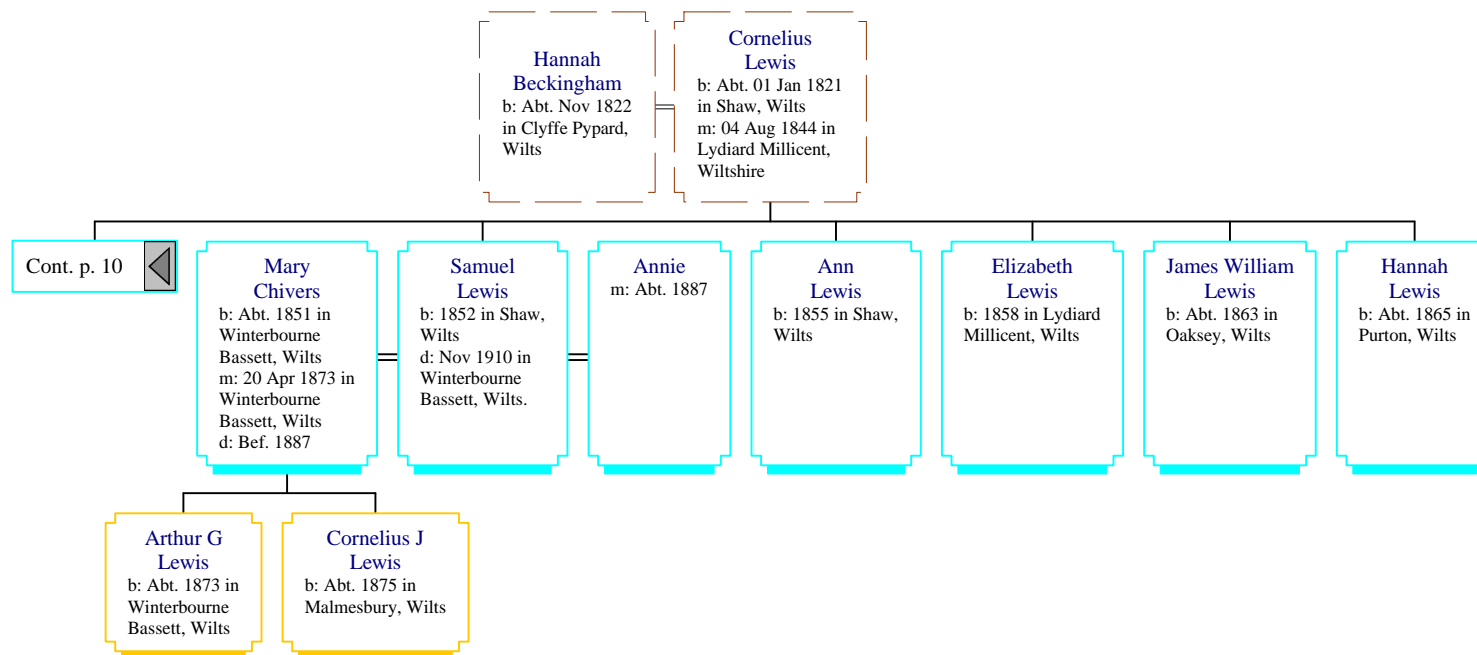

Descendants of Elizabeth Beckingham (16 of 29)