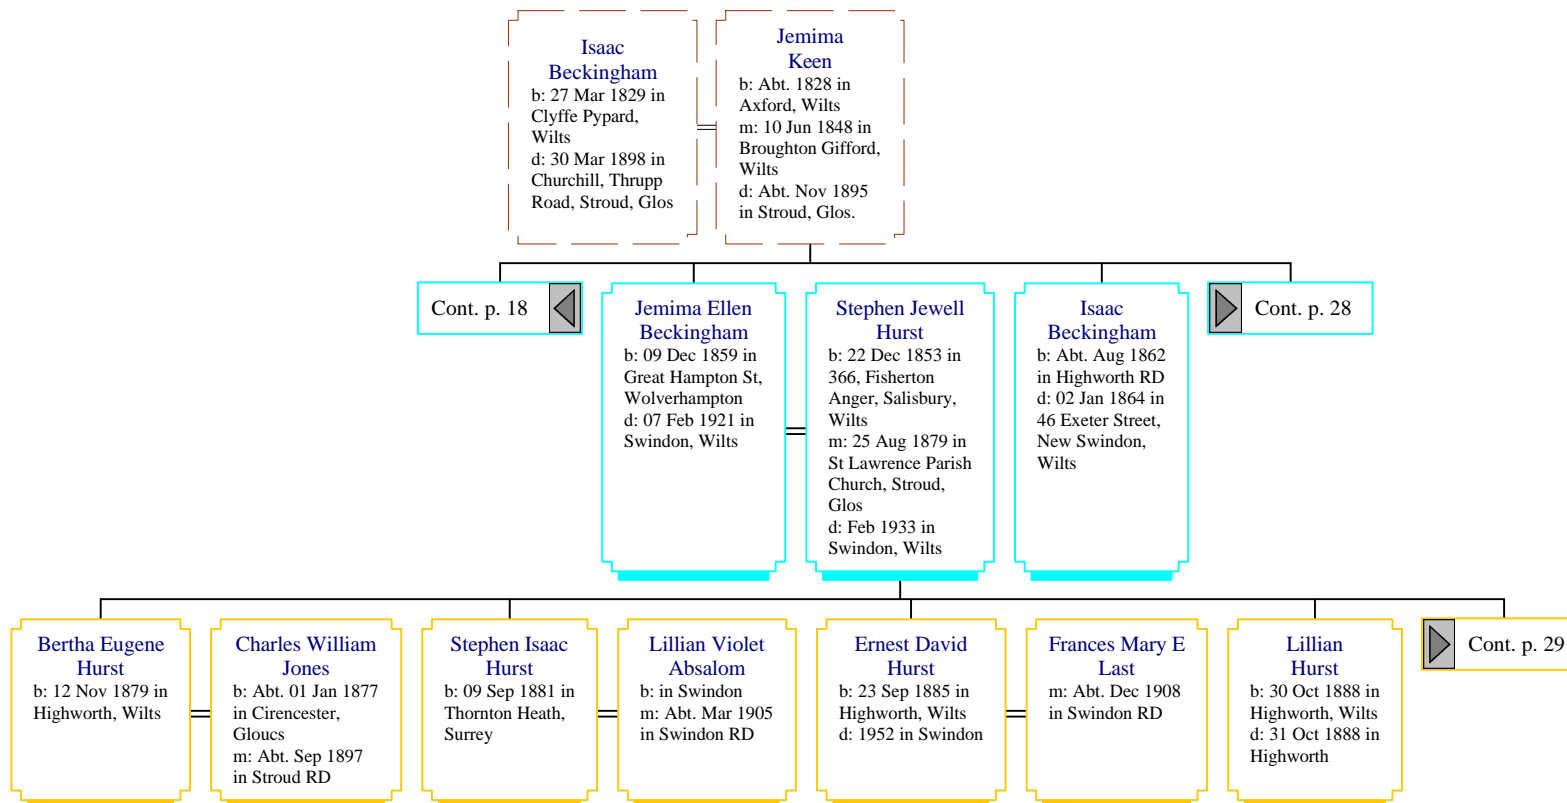

Ernest Beckingham
b: Abt. May 1877 in Winterbourne Bassett, Wilts
d: Feb 1878 in Winterbourne Bassett, Wilts

Cont. p. 26

Descendants of Elizabeth Beckingham (21 of 29)

Descendants of Elizabeth Beckingham (22 of 29)

Descendants of Elizabeth Beckingham (23 of 29)

Descendants of Elizabeth Beckingham (24 of 29)

Descendants of Elizabeth Beckingham (25 of 29)

William Beckingham
b: 18 Mar 1851 in Bushton, Clyffe Pypard, Wilts
d: Abt. Feb 1918 in Stroud, Gos