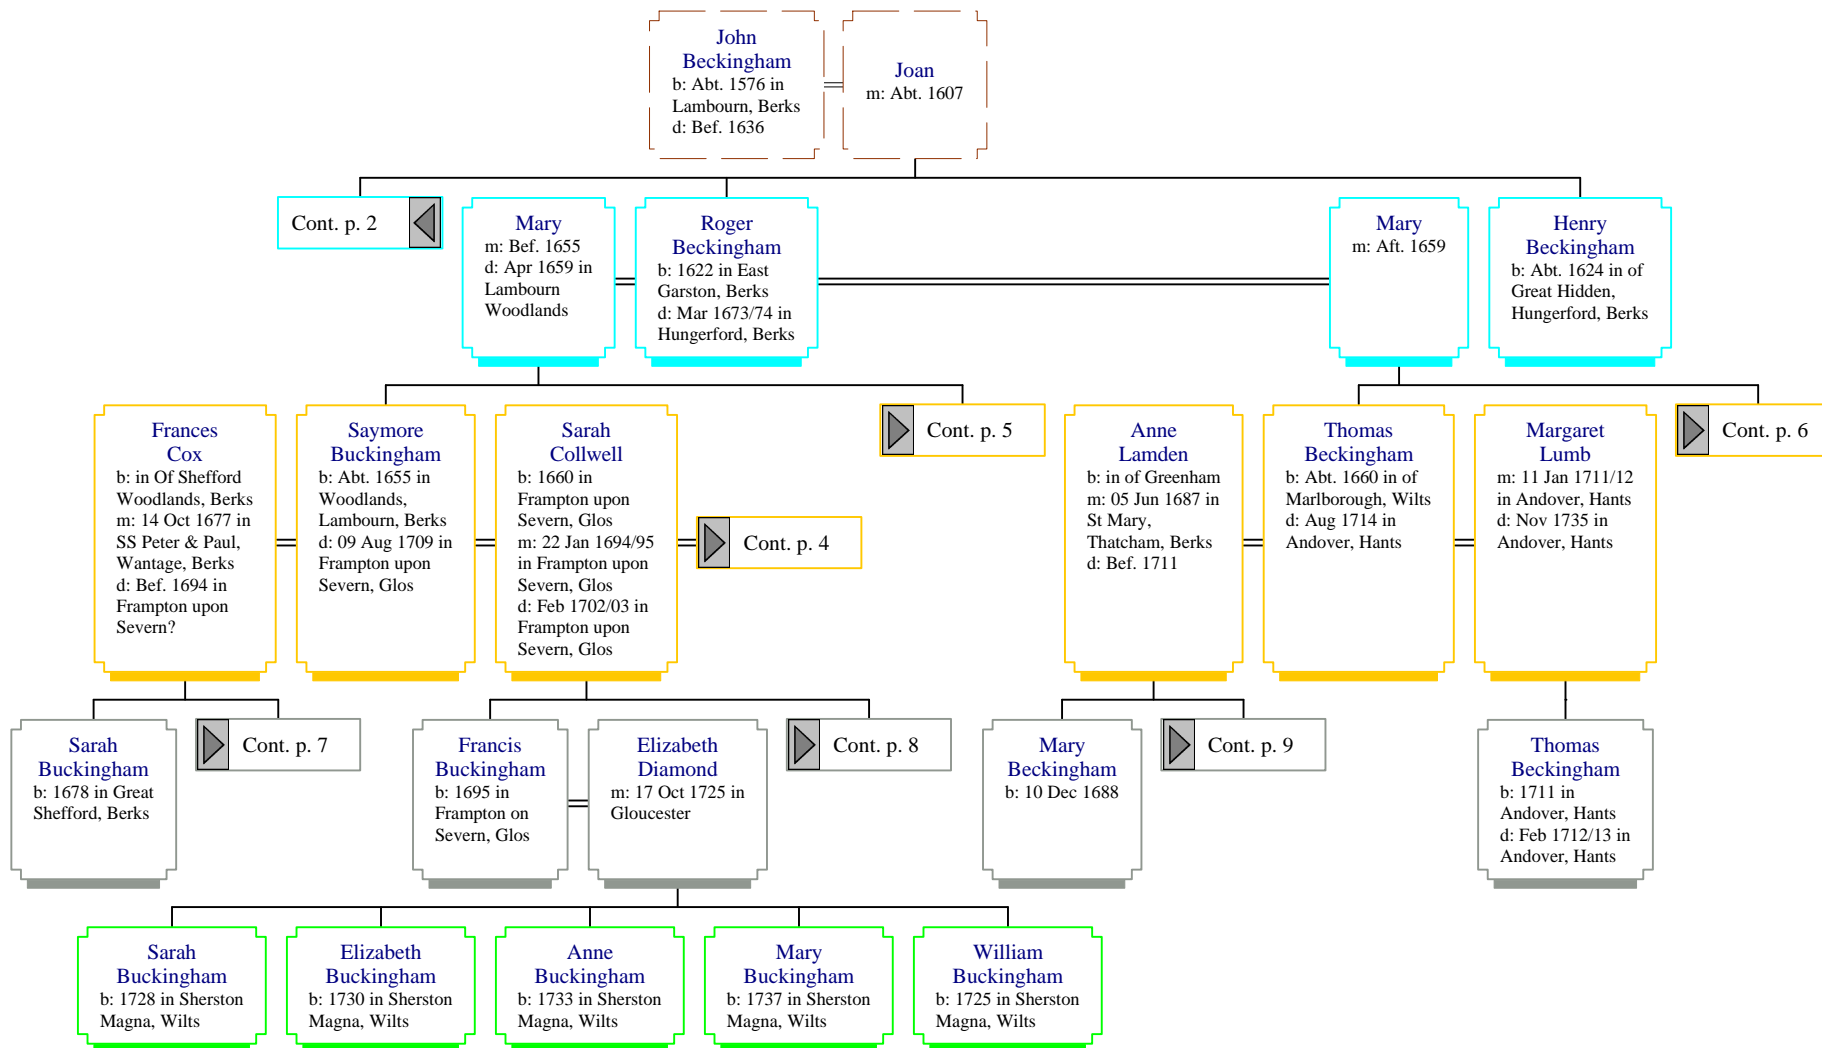

Descendants of Lambourn Beckingham (1 of 35)

Descendants of Lambourn Beckingham (2 of 35)

Descendants of Lambourn Beckingham (3 of 35)

Descendants of Lambourn Beckingham (4 of 35)

Cont. p. 3

**Saymore
Buckingham**
b: Abt. 1655 in
Woodlands,
Lambourn, Berks
d: 09 Aug 1709 in
Frampton upon
Severn, Glos