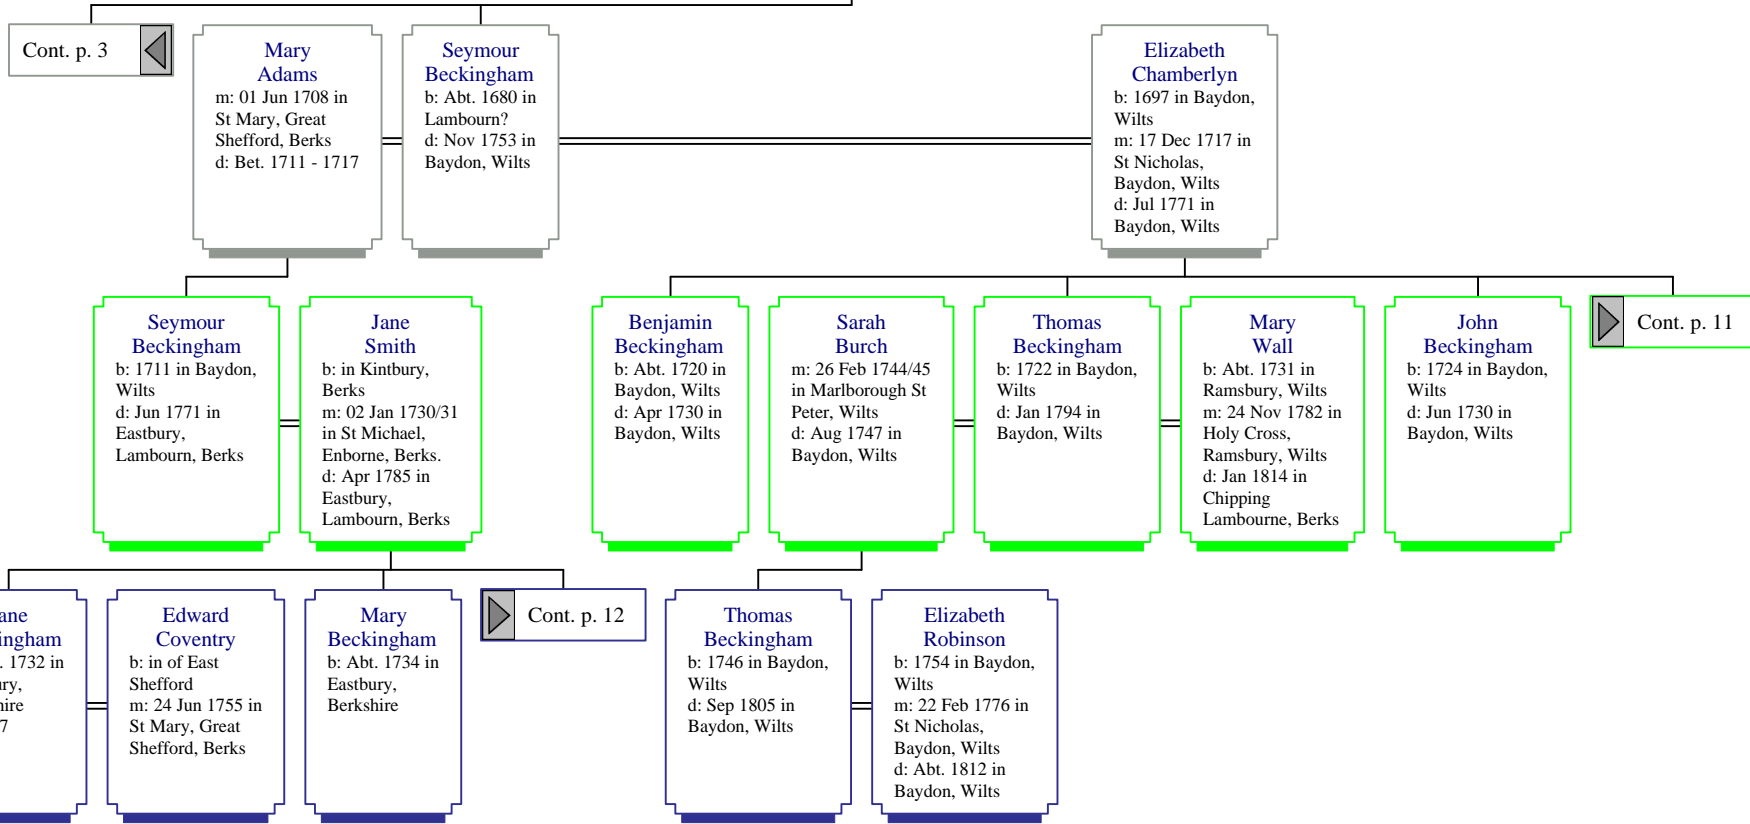

Descendants of Lambourn Beckingham (5 of 35)

Descendants of Lambourn Beckingham (6 of 35)

Descendants of Lambourn Beckingham (7 of 35)

<p style="text-align: center;">Saymore Buckingham</p> <p>b: Abt. 1655 in Woodlands, Lambourn, Berks d: 09 Aug 1709 in Frampton upon Severn, Glos</p>	<p style="text-align: center;">Frances Cox</p> <p>b: in Of Shefford Woodlands, Berks m: 14 Oct 1677 in SS Peter & Paul, Wantage, Berks d: Bef. 1694 in Frampton upon Severn?</p>
---	---

Descendants of Lambourn Beckingham (8 of 35)

Descendants of Lambourn Beckingham (9 of 35)

Descendants of Lambourn Beckingham (10 of 35)

Descendants of Lambourn Beckingham (11 of 35)

Descendants of Lambourn Beckingham (12 of 35)