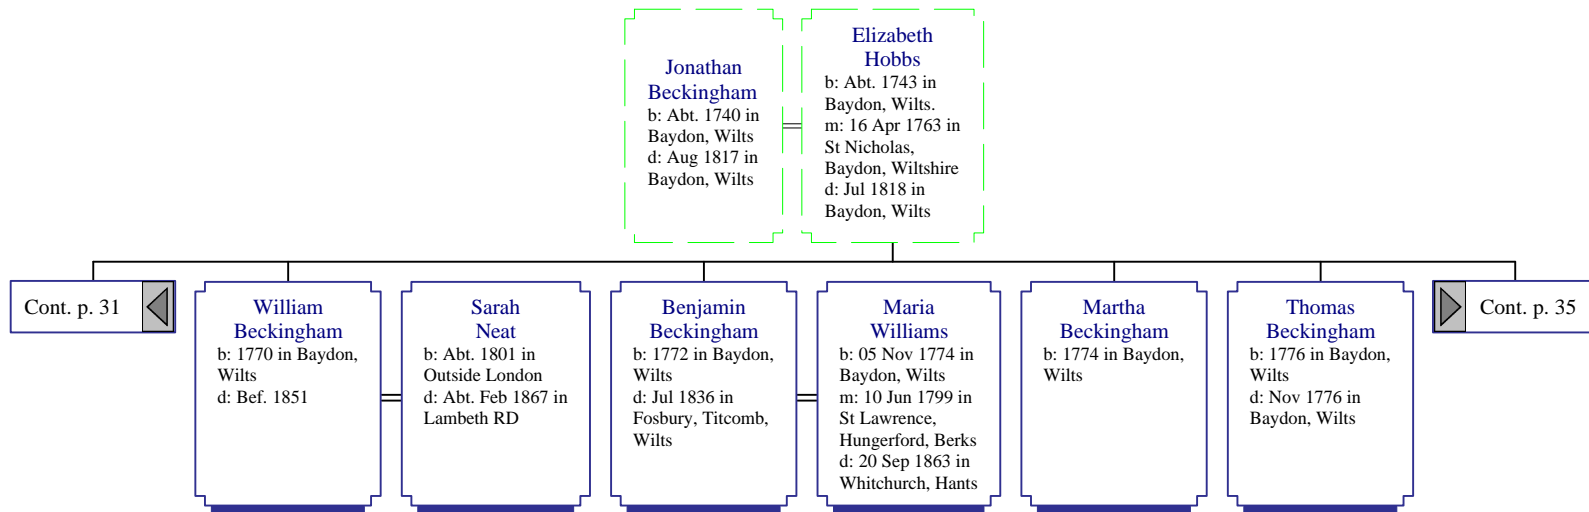

Descendants of Lambourn Beckingham (34 of 35)