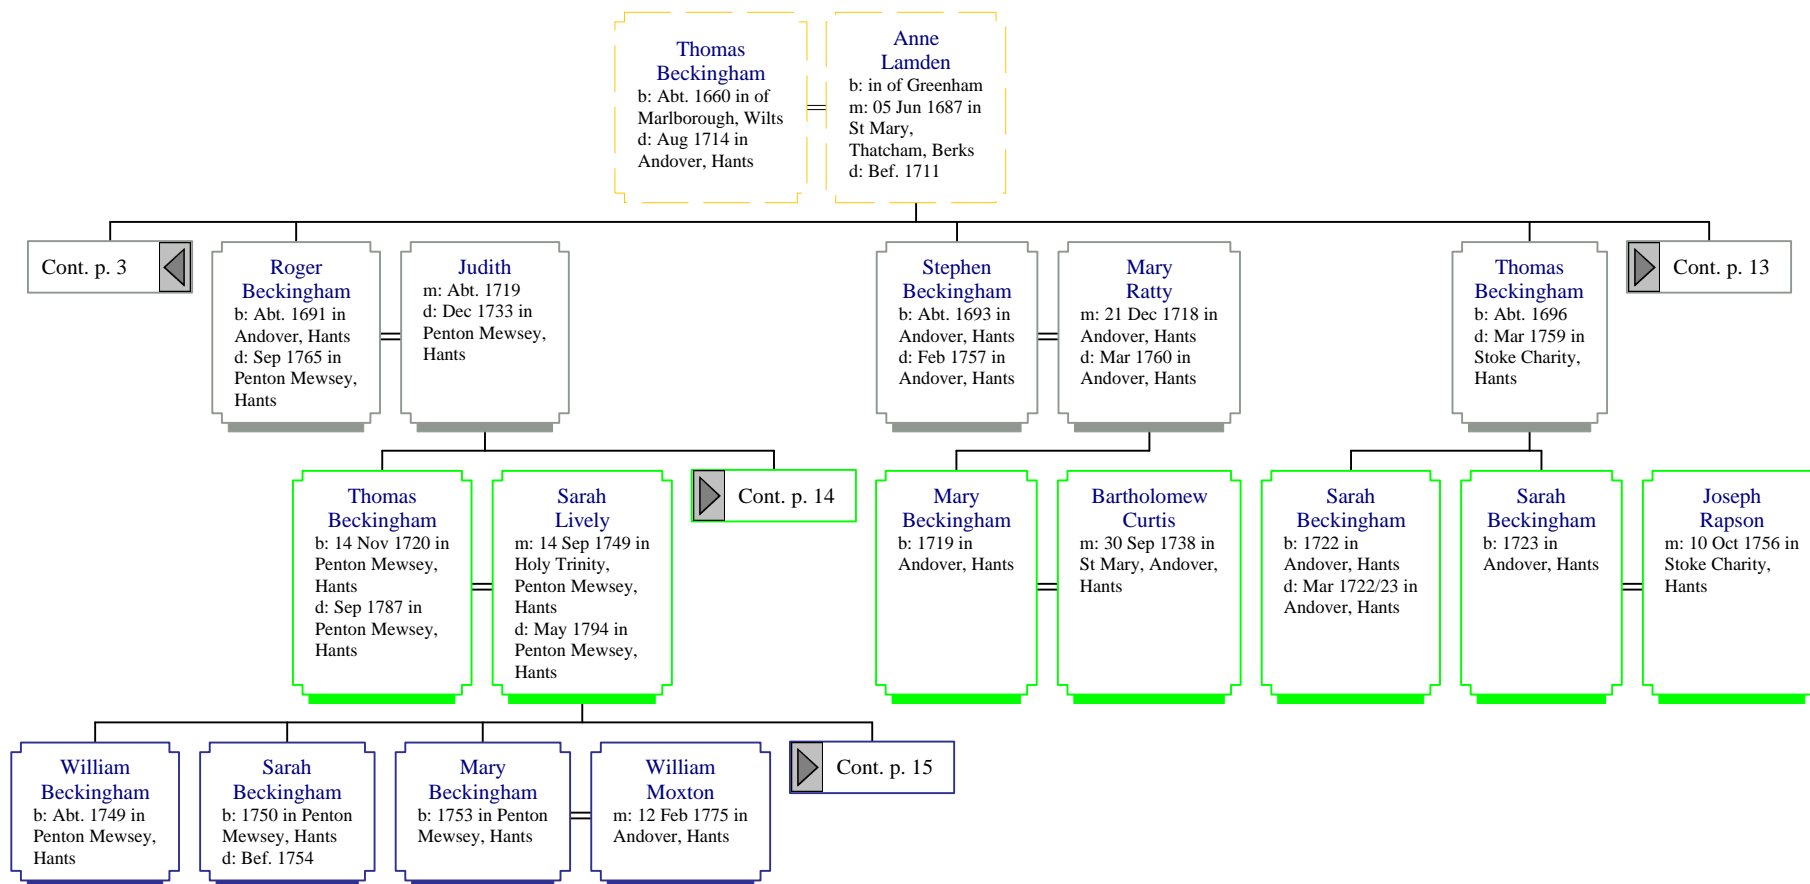

Descendants of Lambourn Beckingham (5 of 35)

Descendants of Lambourn Beckingham (6 of 35)

Descendants of Lambourn Beckingham (7 of 35)

<p style="text-align: center;">Saymore Buckingham</p> <p>b: Abt. 1655 in Woodlands, Lambourn, Berks d: 09 Aug 1709 in Frampton upon Severn, Glos</p>	<p style="text-align: center;">Frances Cox</p> <p>b: in Of Shefford Woodlands, Berks m: 14 Oct 1677 in SS Peter & Paul, Wantage, Berks d: Bef. 1694 in Frampton upon Severn?</p>
---	---

Descendants of Lambourn Beckingham (8 of 35)

Descendants of Lambourn Beckingham (9 of 35)

Descendants of Lambourn Beckingham (10 of 35)

Descendants of Lambourn Beckingham (11 of 35)

Descendants of Lambourn Beckingham (12 of 35)