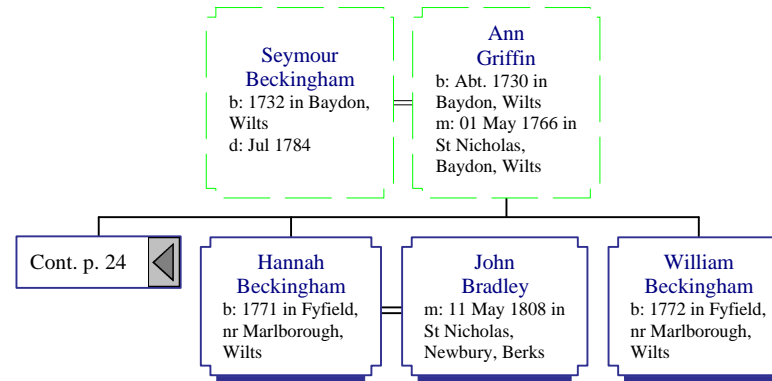

Descendants of Lambourn Beckingham (32 of 35)