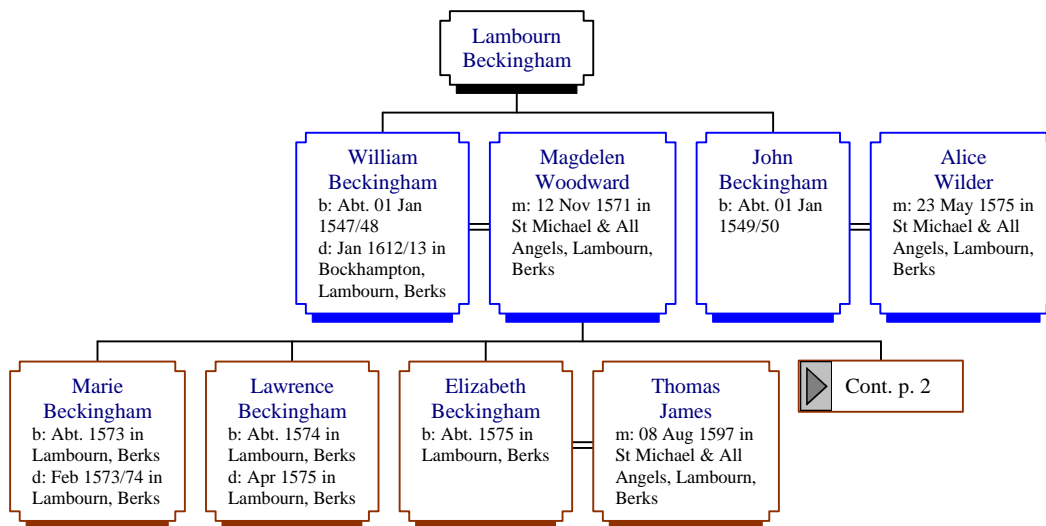

Descendants of Lambourn Beckingham (1 of 35)

Descendants of Lambourn Beckingham (2 of 35)

Descendants of Lambourn Beckingham (3 of 35)

Descendants of Lambourn Beckingham (4 of 35)

Cont. p. 3

**Saymore
Buckingham**
b: Abt. 1655 in
Woodlands,
Lambourn, Berks
d: 09 Aug 1709 in
Frampton upon
Severn, Glos

**Hannah
Ellin**
b: 1665 in
Wheatenhurst
m: 30 Mar 1704 in
North Nibley,
Gloucestershire
d: 17 Dec 1728 in
Frampton upon
Severn, Glos

**Thomas
Buckingham**
b: 1704 in
Frampton on
Severn, Glos
d: 20 Sep 1761 in
Frampton upon
Severn, Glos