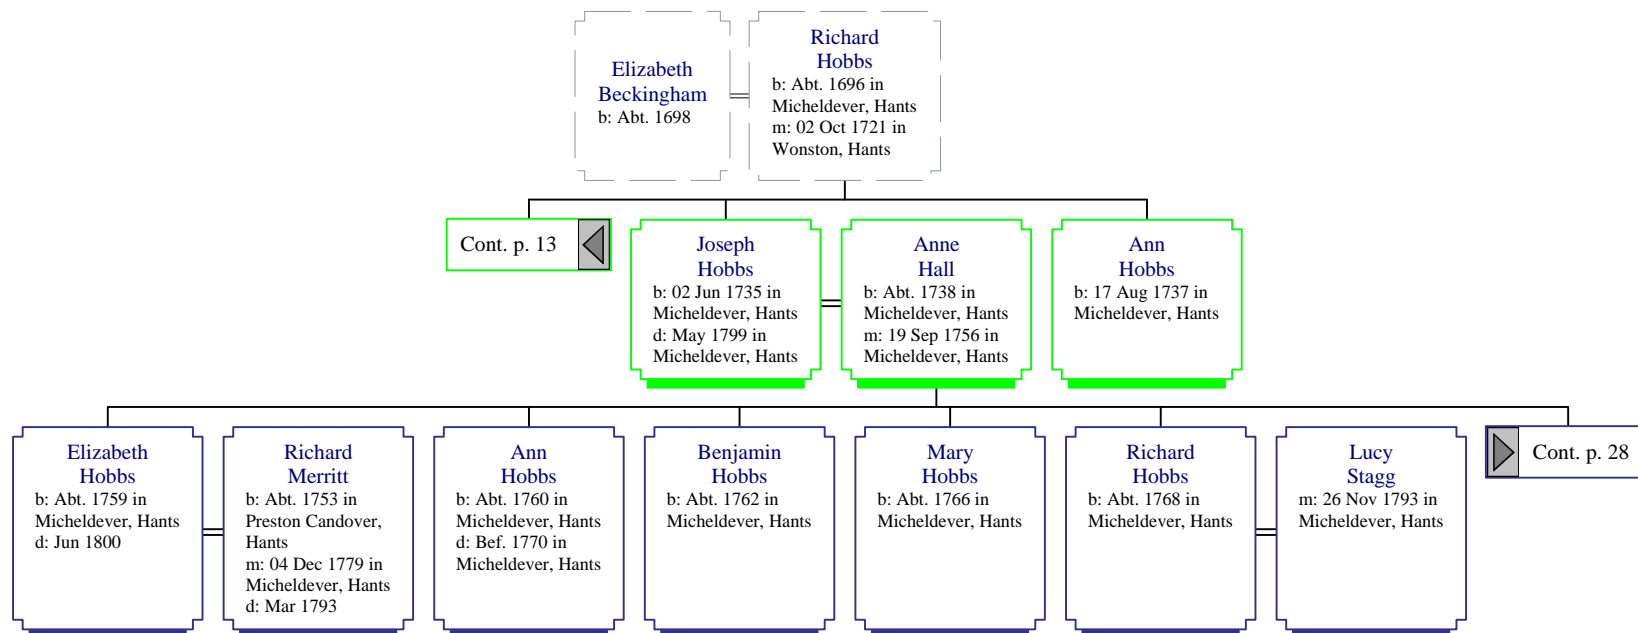

Descendants of Lambourn Beckingham (20 of 35)