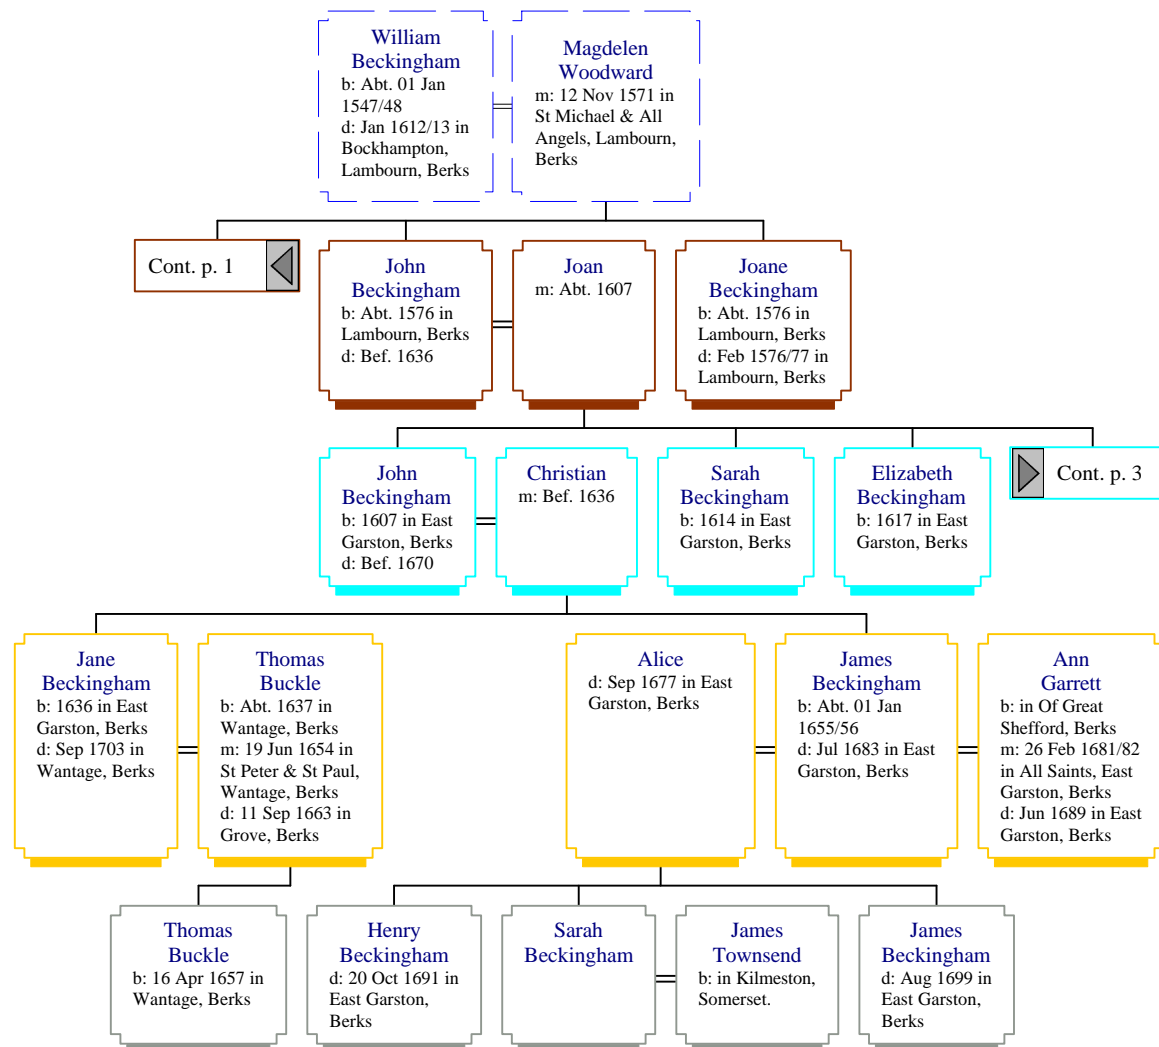

Descendants of Lambourn Beckingham (1 of 35)

Descendants of Lambourn Beckingham (2 of 35)

Descendants of Lambourn Beckingham (3 of 35)

Descendants of Lambourn Beckingham (4 of 35)

Cont. p. 3

**Saymore
Buckingham**
b: Abt. 1655 in
Woodlands,
Lambourn, Berks
d: 09 Aug 1709 in
Frampton upon
Severn, Glos