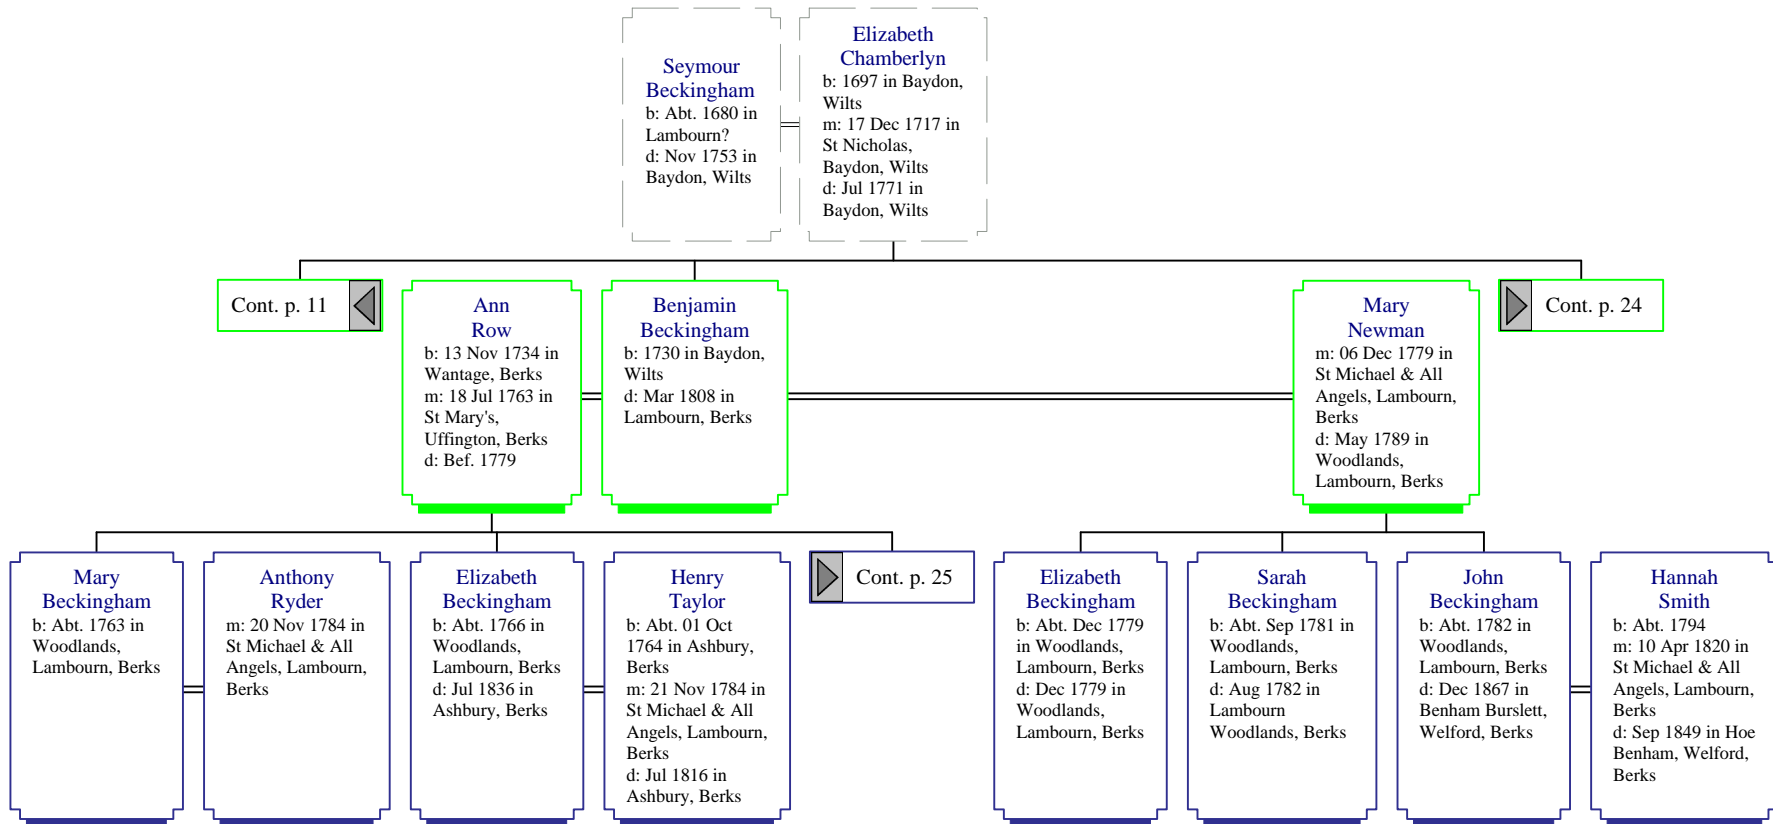

Mary Freeman
 b: 08 Mar 1673/74
 m: Abt. 1702 in Marlborough St Peter and Paul
 d: Nov 1714 in Preshute, Wilts

Cont. p. 10

Cont. p. 23

Descendants of Lambourn Beckingham (17 of 35)

Descendants of Lambourn Beckingham (18 of 35)