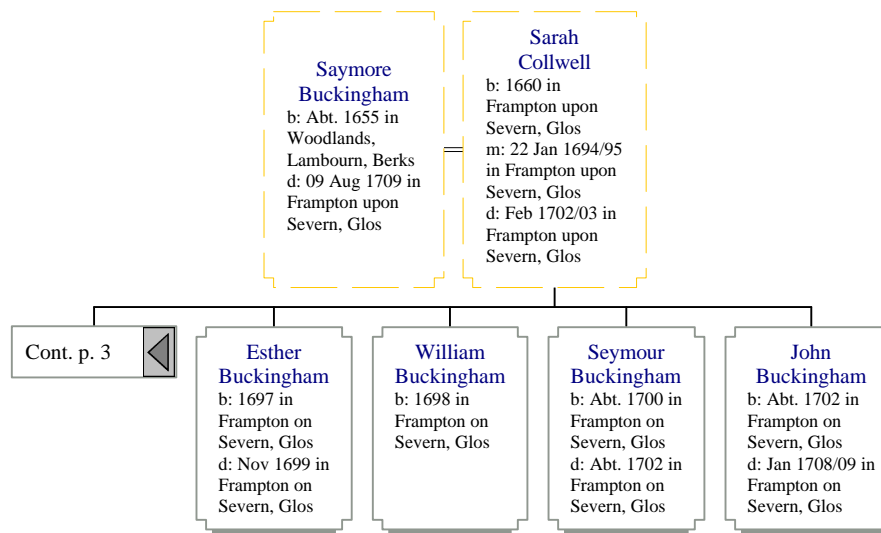

**Thomas
Buckingham**
b: 1770

**Mary
Buckingham**
b: 1771

**James Pegler
Buckingham**
b: 1773

**Thomas Pegler
Buckingham**
b: 1774

**William
Buckingham**
b: 1778

**John
Buckingham**
b: in Frampton on
Severn, Glos
d: Mar 1785 in
Hinton Tything,
Glos

Descendants of Lambourn Beckingham (5 of 35)

Descendants of Lambourn Beckingham (6 of 35)

Descendants of Lambourn Beckingham (7 of 35)

<p style="text-align: center;">Saymore Buckingham</p> <p>b: Abt. 1655 in Woodlands, Lambourn, Berks d: 09 Aug 1709 in Frampton upon Severn, Glos</p>	<p style="text-align: center;">Frances Cox</p> <p>b: in Of Shefford Woodlands, Berks m: 14 Oct 1677 in SS Peter & Paul, Wantage, Berks d: Bef. 1694 in Frampton upon Severn?</p>
---	---

Descendants of Lambourn Beckingham (8 of 35)

Descendants of Lambourn Beckingham (9 of 35)

Descendants of Lambourn Beckingham (10 of 35)

Descendants of Lambourn Beckingham (11 of 35)

Descendants of Lambourn Beckingham (12 of 35)