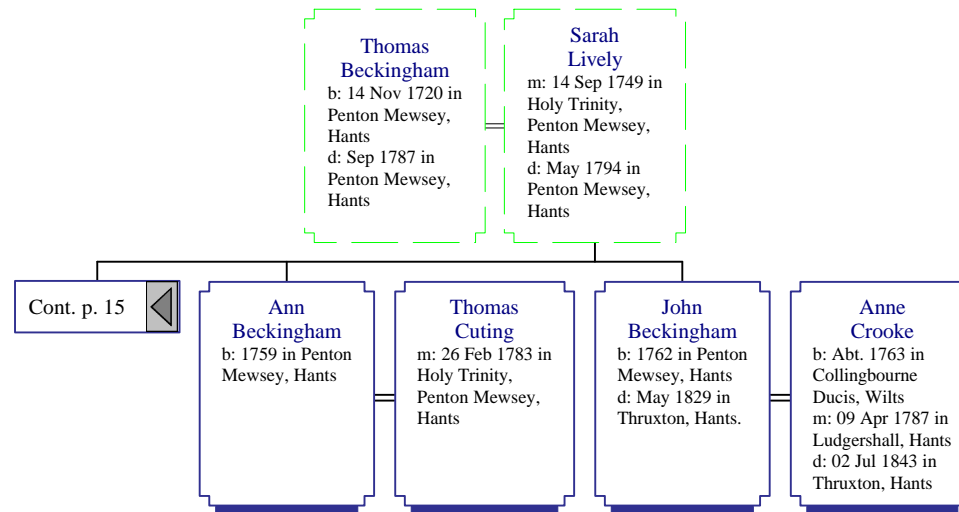

Descendants of Lambourn Beckingham (22 of 35)