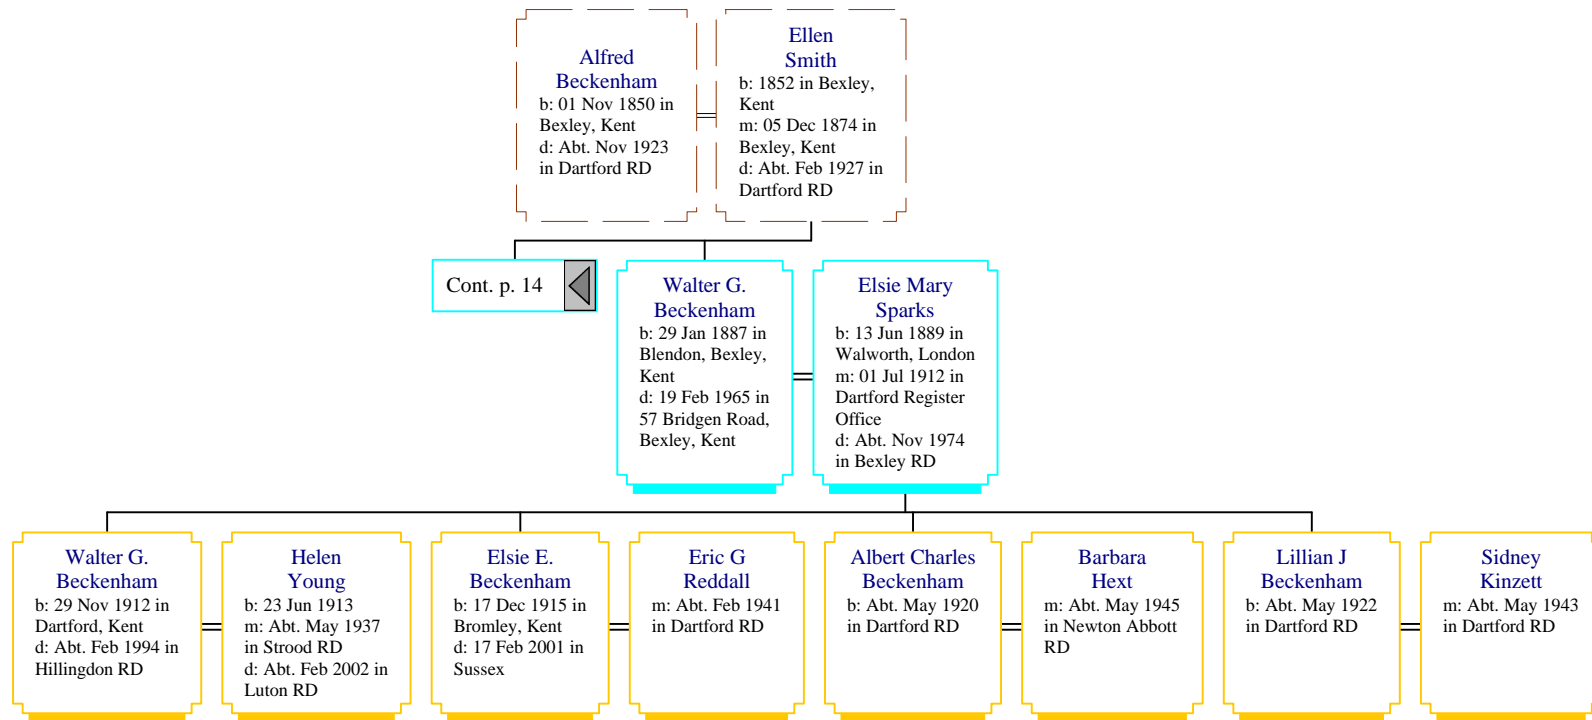

Violet Daisy Plant
 b: 24 Mar 1889
 m: 25 Jan 1920 in St Mary, Balham
 d: Abt. Nov 1969 in Wandsworth RD

▶ Cont. p. 18

Winifred F. Beckenham
 b: 04 Jul 1913 in 37 Rossiter Road, Balham

Thomas S Fernee
 m: Abt. May 1938 in Wandsworth RD

Charles H. Beckenham
 b: 17 Feb 1915 in 37 Rossiter Road, Balham
 d: 24 Nov 2010 in East Sussex RD

Barbara K Henley
 m: Abt. Feb 1943 in Isle of Wight RD

Mabel F Green
 m: Abt. Feb 1938 in Surrey NE RD

Norman J Beckenham
 b: Abt. Nov 1918 in Wandsworth RD
 d: Abt. Aug 1963 in Wandsworth RD

Rosa Kurschildgen
 m: Abt. Aug 1950 in Wandsworth RD

Descendants of William Beckingham (17 of 18)

Descendants of William Beckingham (18 of 18)