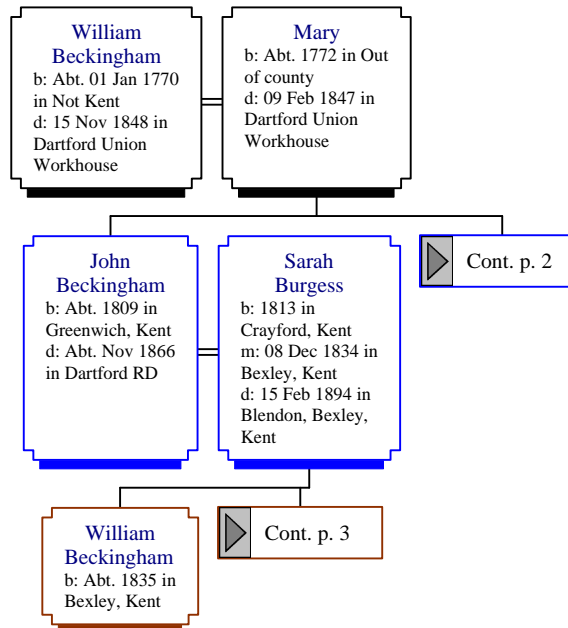

Descendants of William Beckingham (1 of 18)

Descendants of William Beckingham (2 of 18)

Descendants of William Beckingham (3 of 18)

Descendants of William Beckingham (4 of 18)

Descendants of William Beckingham (5 of 18)

Descendants of William Beckingham (6 of 18)

Descendants of William Beckingham (7 of 18)

Descendants of William Beckingham (8 of 18)

Descendants of William Beckingham (9 of 18)

Descendants of William Beckingham (10 of 18)

Descendants of William Beckingham (11 of 18)

Descendants of William Beckingham (12 of 18)

Charles Edward Beckingham
b: 13 Apr 1865 in Welling, Bexley, Kent
d: Abt. Feb 1895 in Hendon RD

Mary Jane Kemp
b: 1865 in Bexley, Kent
m: 22 Nov 1885 in Plumstead Parish Church, Kent
d: Abt. Nov 1914 in Willesden RD