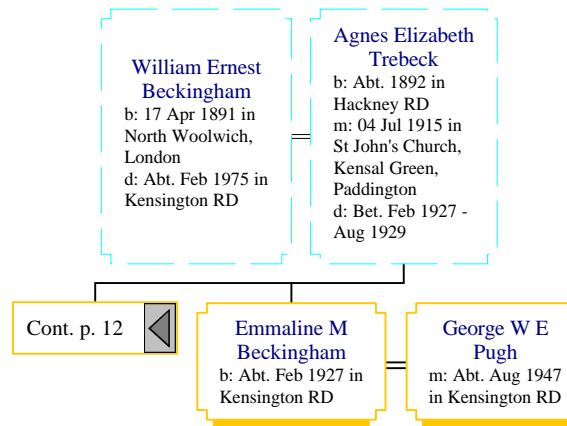

Lilian Ethel Beckingham
b: Abt. Feb 1895 in 65 Earlsmead Road, Kensal Green
d: Abt. Aug 1895 in Hendon RD

William Robert Beckingham
b: 26 Nov 1915 in Kensington RD
d: Abt. Nov 1989 in Kensington & Chelsea RD

Cont. p. 15

Doris E Beckingham
b: Abt. May 1920 in Paddington RD

Alan H Jeffs
b: Abt. Sep 1920 in Bolton RD
m: Abt. Nov 1952 in Cheltenham Register Office

Descendants of William Beckingham (13 of 18)

Descendants of William Beckingham (14 of 18)

Descendants of William Beckingham (15 of 18)

Descendants of William Beckingham (16 of 18)

Charles Beckenham
 b: Abt. Feb 1855 in Bexley, Kent
 d: 25 Apr 1934 in Hawthorn, Mayfield Ave, Peacehaven, Sussex