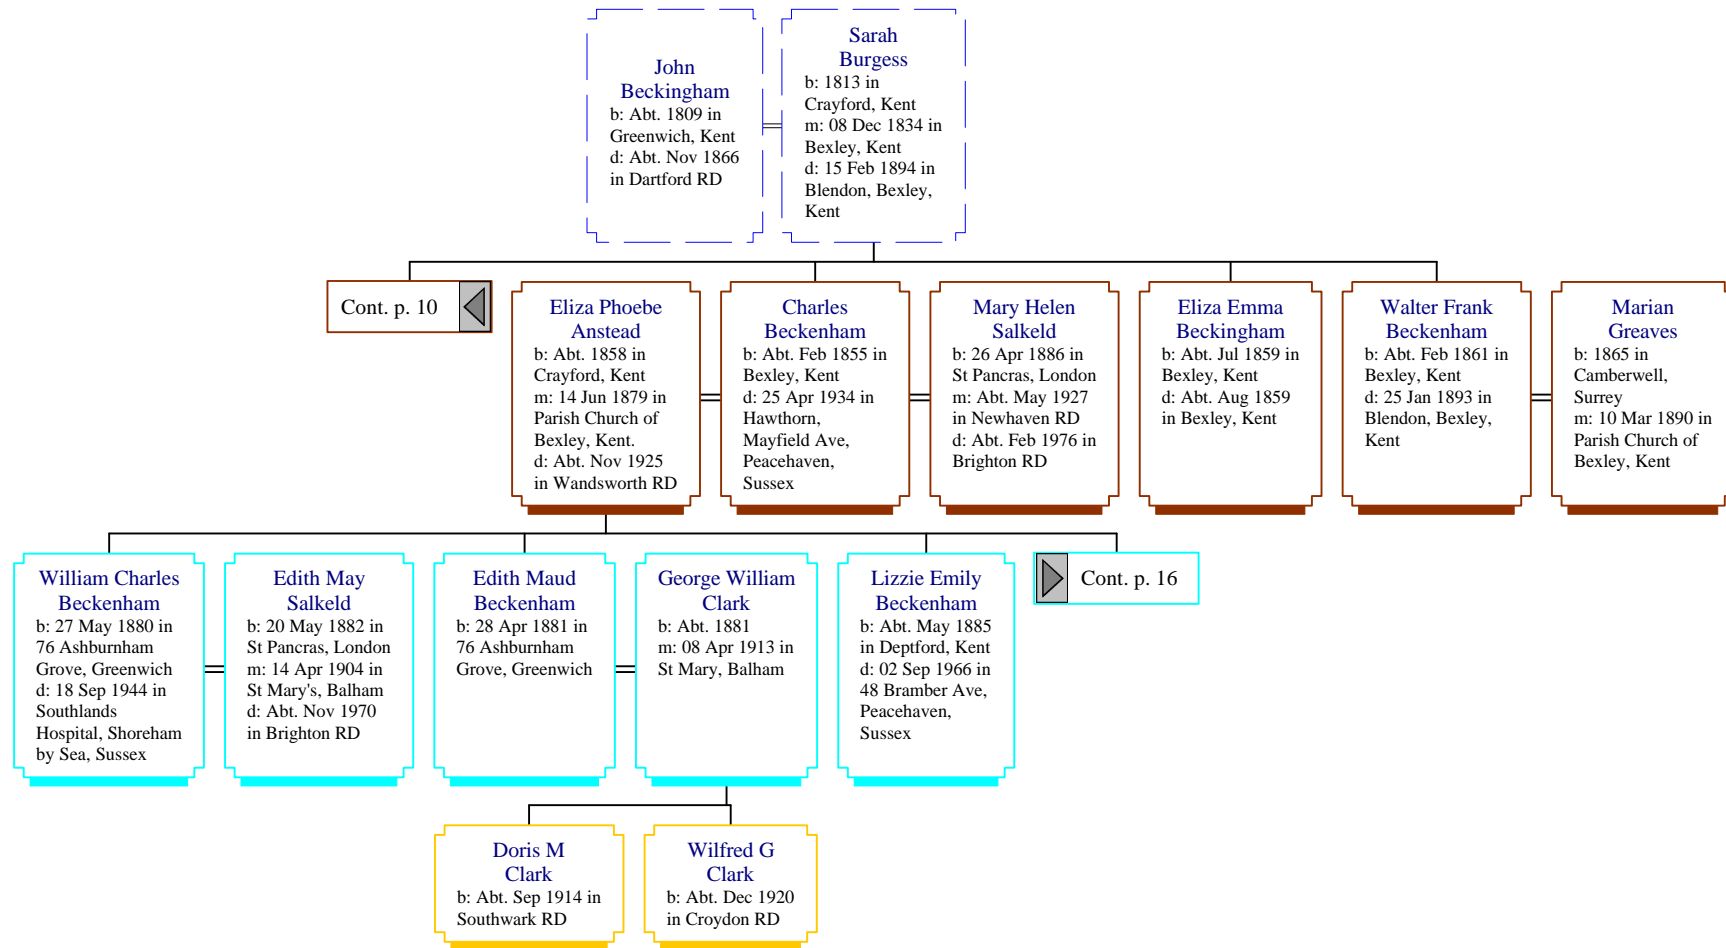

Descendants of William Beckingham (13 of 18)