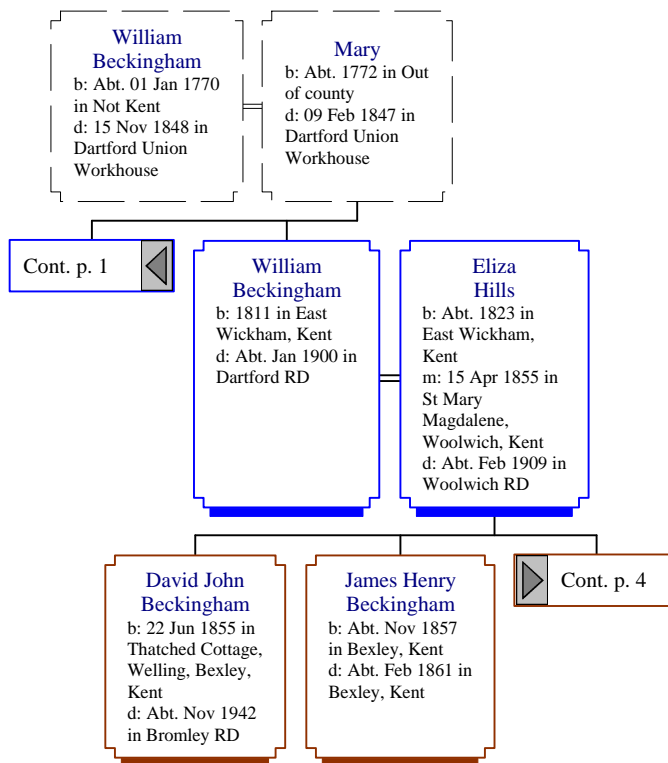

Descendants of William Beckingham (1 of 18)

Descendants of William Beckingham (2 of 18)

Descendants of William Beckingham (3 of 18)

Descendants of William Beckingham (4 of 18)

Descendants of William Beckingham (5 of 18)

Descendants of William Beckingham (6 of 18)

Descendants of William Beckingham (7 of 18)

Descendants of William Beckingham (8 of 18)

Descendants of William Beckingham (9 of 18)

Descendants of William Beckingham (10 of 18)

Descendants of William Beckingham (11 of 18)

Descendants of William Beckingham (12 of 18)

Charles Edward Beckingham
b: 13 Apr 1865 in Welling, Bexley, Kent
d: Abt. Feb 1895 in Hendon RD

Mary Jane Kemp
b: 1865 in Bexley, Kent
m: 22 Nov 1885 in Plumstead Parish Church, Kent
d: Abt. Nov 1914 in Willesden RD