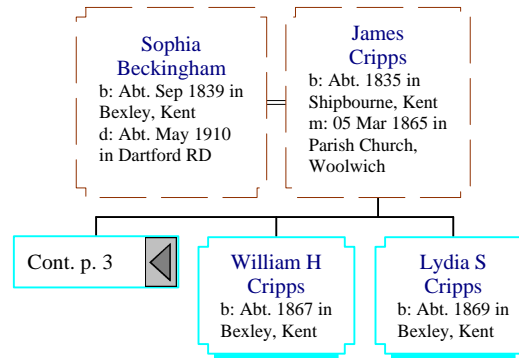

Descendants of William Beckingham (1 of 18)

Descendants of William Beckingham (2 of 18)

Descendants of William Beckingham (3 of 18)

Descendants of William Beckingham (4 of 18)

Descendants of William Beckingham (5 of 18)

Descendants of William Beckingham (6 of 18)

Descendants of William Beckingham (7 of 18)

Descendants of William Beckingham (8 of 18)

Descendants of William Beckingham (9 of 18)

Descendants of William Beckingham (10 of 18)

Descendants of William Beckingham (11 of 18)

Descendants of William Beckingham (12 of 18)

Charles Edward Beckingham
b: 13 Apr 1865 in Welling, Bexley, Kent
d: Abt. Feb 1895 in Hendon RD

Mary Jane Kemp
b: 1865 in Bexley, Kent
m: 22 Nov 1885 in Plumstead Parish Church, Kent
d: Abt. Nov 1914 in Willesden RD

Florence Amelia Churchill
 b: 15 Oct 1876 in Harnham, Wilts
 m: 28 Sep 1910 in Fisherton Anger Parish Church, Wilts
 d: Abt. Feb 1974 in Wandsworth RD

Harry Anstead Beckenham
 b: Abt. Dec 1890 in 2 Sistova Road, Balham, London
 d: 02 Apr 1937 in 114, Leigham Court Road, Streatham