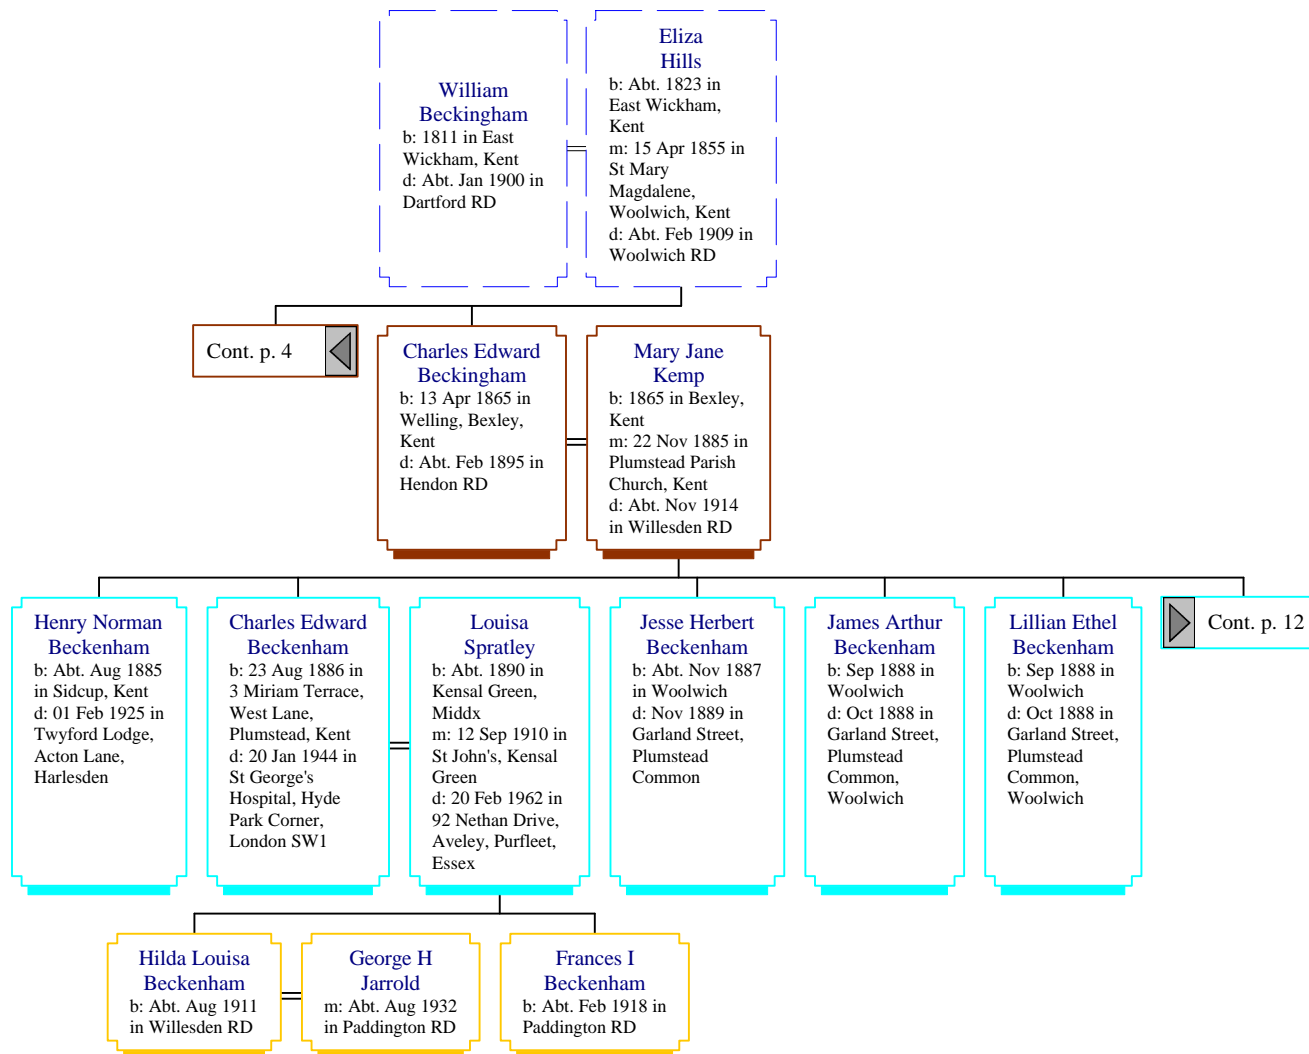

Descendants of William Beckingham (1 of 18)

Descendants of William Beckingham (2 of 18)

Descendants of William Beckingham (3 of 18)

Descendants of William Beckingham (4 of 18)

Descendants of William Beckingham (5 of 18)

Descendants of William Beckingham (6 of 18)

Descendants of William Beckingham (7 of 18)

Descendants of William Beckingham (8 of 18)

Descendants of William Beckingham (9 of 18)

Descendants of William Beckingham (10 of 18)

Descendants of William Beckingham (11 of 18)

Descendants of William Beckingham (12 of 18)

Charles Edward Beckingham
b: 13 Apr 1865 in Welling, Bexley, Kent
d: Abt. Feb 1895 in Hendon RD

Mary Jane Kemp
b: 1865 in Bexley, Kent
m: 22 Nov 1885 in Plumstead Parish Church, Kent
d: Abt. Nov 1914 in Willesden RD