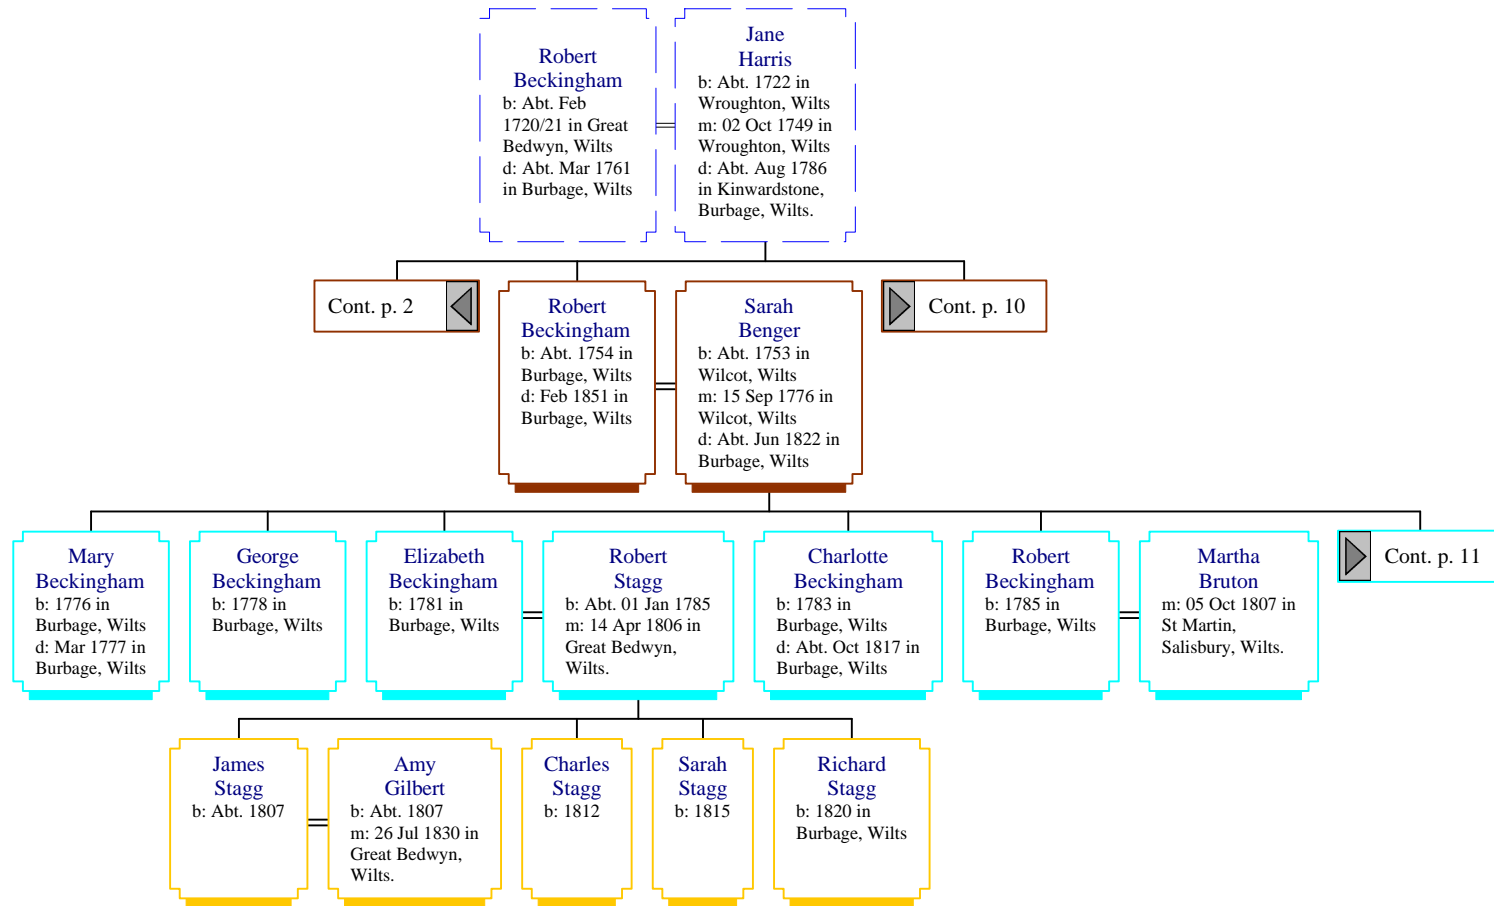

Descendants of Roger Beckingham (1 of 30)

Descendants of Roger Beckingham (2 of 30)

Descendants of Roger Beckingham (3 of 30)

Descendants of Roger Beckingham (4 of 30)

Descendants of Roger Beckingham (5 of 30)

Descendants of Roger Beckingham (6 of 30)

Descendants of Roger Beckingham (7 of 30)

Thomas Beckingham
b: 1774 in Burbage, Wilts
d: 12 Mar 1840 in Ram Alley, South Savernake, Wilts

Jane Pearce
b: Abt. May 1772 in Wootton Rivers, Wilts
m: 27 Apr 1797 in Wootton Rivers, Wilts
d: 17 Nov 1847 in Ram Alley, Burbage, Wilts