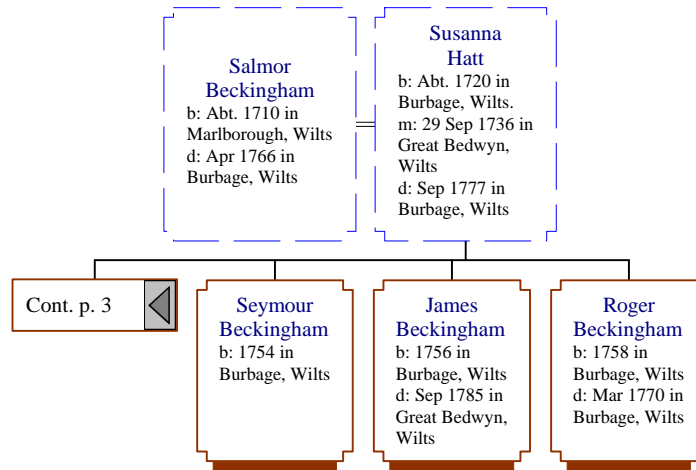

Descendants of Roger Beckingham (1 of 30)

Descendants of Roger Beckingham (2 of 30)

Descendants of Roger Beckingham (3 of 30)

Descendants of Roger Beckingham (4 of 30)

Descendants of Roger Beckingham (5 of 30)

Descendants of Roger Beckingham (6 of 30)

Descendants of Roger Beckingham (7 of 30)

Thomas Beckingham
b: 1774 in Burbage, Wilts
d: 12 Mar 1840 in Ram Alley, South Savernake, Wilts

Jane Pearce
b: Abt. May 1772 in Wootton Rivers, Wilts
m: 27 Apr 1797 in Wootton Rivers, Wilts
d: 17 Nov 1847 in Ram Alley, Burbage, Wilts