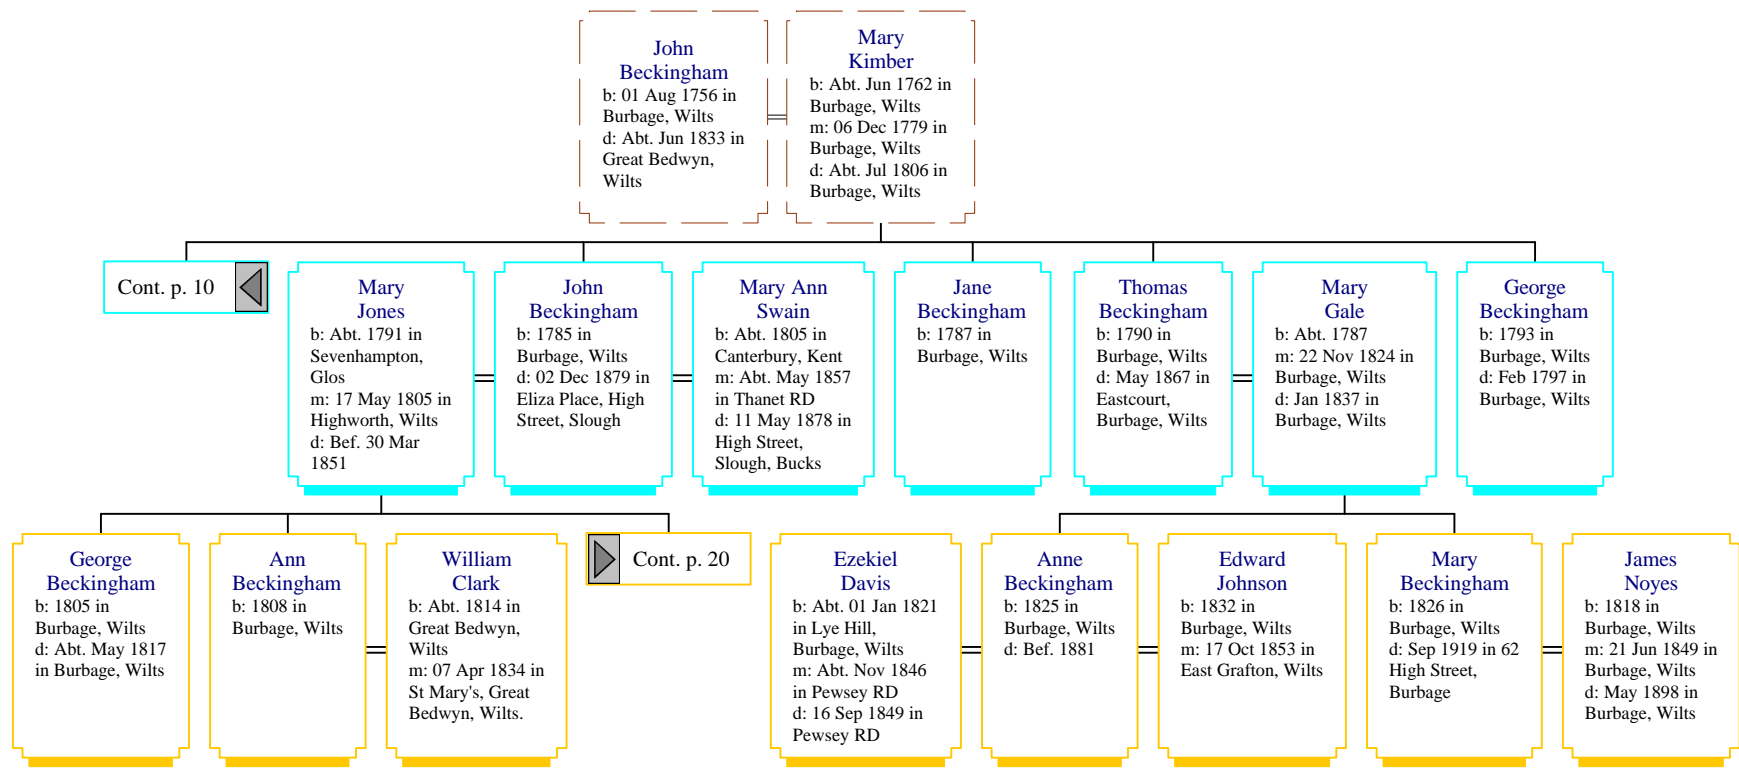

Descendants of Roger Beckingham (6 of 30)

Descendants of Roger Beckingham (7 of 30)

Thomas Beckingham
b: 1774 in Burbage, Wilts
d: 12 Mar 1840 in Ram Alley, South Savernake, Wilts

Jane Pearce
b: Abt. May 1772 in Wootton Rivers, Wilts
m: 27 Apr 1797 in Wootton Rivers, Wilts
d: 17 Nov 1847 in Ram Alley, Burbage, Wilts

Descendants of Roger Beckingham (8 of 30)

Descendants of Roger Beckingham (9 of 30)

Descendants of Roger Beckingham (10 of 30)

Descendants of Roger Beckingham (11 of 30)

Descendants of Roger Beckingham (12 of 30)

Descendants of Roger Beckingham (13 of 30)

Descendants of Roger Beckingham (14 of 30)

Descendants of Roger Beckingham (15 of 30)

Descendants of Roger Beckingham (16 of 30)

Descendants of Roger Beckingham (17 of 30)