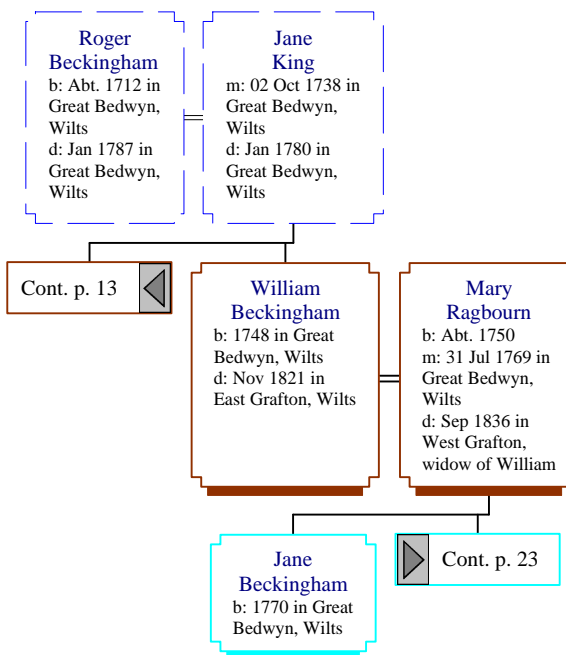

Descendants of Roger Beckingham (6 of 30)

Descendants of Roger Beckingham (7 of 30)

Thomas Beckingham
b: 1774 in Burbage, Wilts
d: 12 Mar 1840 in Ram Alley, South Savernake, Wilts

Jane Pearce
b: Abt. May 1772 in Wootton Rivers, Wilts
m: 27 Apr 1797 in Wootton Rivers, Wilts
d: 17 Nov 1847 in Ram Alley, Burbage, Wilts

Descendants of Roger Beckingham (13 of 30)

Descendants of Roger Beckingham (14 of 30)

Descendants of Roger Beckingham (15 of 30)

Descendants of Roger Beckingham (16 of 30)

Descendants of Roger Beckingham (17 of 30)