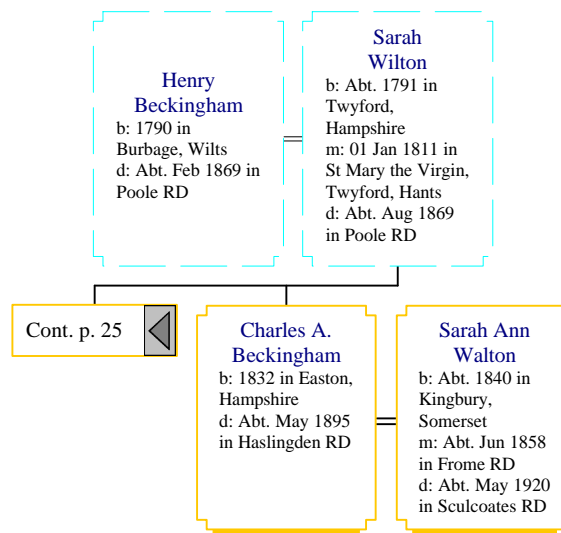

Descendants of Roger Beckingham (6 of 30)

Descendants of Roger Beckingham (7 of 30)

Thomas Beckingham
b: 1774 in Burbage, Wilts
d: 12 Mar 1840 in Ram Alley, South Savernake, Wilts

Jane Pearce
b: Abt. May 1772 in Wootton Rivers, Wilts
m: 27 Apr 1797 in Wootton Rivers, Wilts
d: 17 Nov 1847 in Ram Alley, Burbage, Wilts

Descendants of Roger Beckingham (23 of 30)

Descendants of Roger Beckingham (24 of 30)

Descendants of Roger Beckingham (25 of 30)

Henry Beckingham
b: 1790 in Burbage, Wilts
d: Abt. Feb 1869 in Poole RD

Sarah Wilton
b: Abt. 1791 in Twyford, Hampshire
m: 01 Jan 1811 in St Mary the Virgin, Twyford, Hants
d: Abt. Aug 1869 in Poole RD

Descendants of Roger Beckingham (26 of 30)

Descendants of Roger Beckingham (27 of 30)

Benjamin Beckingham
b: 1790 in Great Bedwyn, Wilts
d: 09 Jul 1870 in East Grafton, Wilts

Meriah Rathbourne
b: Abt. 1790 in Great Bedwyn, Wilts
m: 19 Oct 1812 in Shalbourne, Wilts
d: 09 Mar 1878 in East Grafton, Wilts

Descendants of Roger Beckingham (28 of 30)

Descendants of Roger Beckingham (29 of 30)

Benjamin Beckingham
b: 1790 in Great Bedwyn, Wilts
d: 09 Jul 1870 in East Grafton, Wilts

Meriah Rathbourne
b: Abt. 1790 in Great Bedwyn, Wilts
m: 19 Oct 1812 in Shalbourne, Wilts
d: 09 Mar 1878 in East Grafton, Wilts