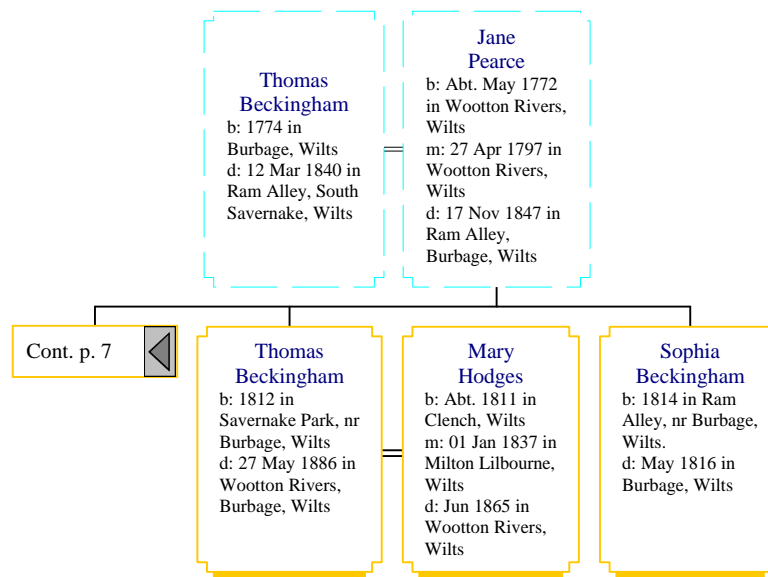

Descendants of Roger Beckingham (6 of 30)

Descendants of Roger Beckingham (7 of 30)

Thomas Beckingham
b: 1774 in Burbage, Wilts
d: 12 Mar 1840 in Ram Alley, South Savernake, Wilts

Jane Pearce
b: Abt. May 1772 in Wootton Rivers, Wilts
m: 27 Apr 1797 in Wootton Rivers, Wilts
d: 17 Nov 1847 in Ram Alley, Burbage, Wilts

Descendants of Roger Beckingham (8 of 30)

Descendants of Roger Beckingham (9 of 30)

Descendants of Roger Beckingham (10 of 30)

Descendants of Roger Beckingham (11 of 30)

Descendants of Roger Beckingham (12 of 30)

Descendants of Roger Beckingham (13 of 30)

Descendants of Roger Beckingham (14 of 30)

Descendants of Roger Beckingham (15 of 30)

Descendants of Roger Beckingham (16 of 30)

Descendants of Roger Beckingham (17 of 30)