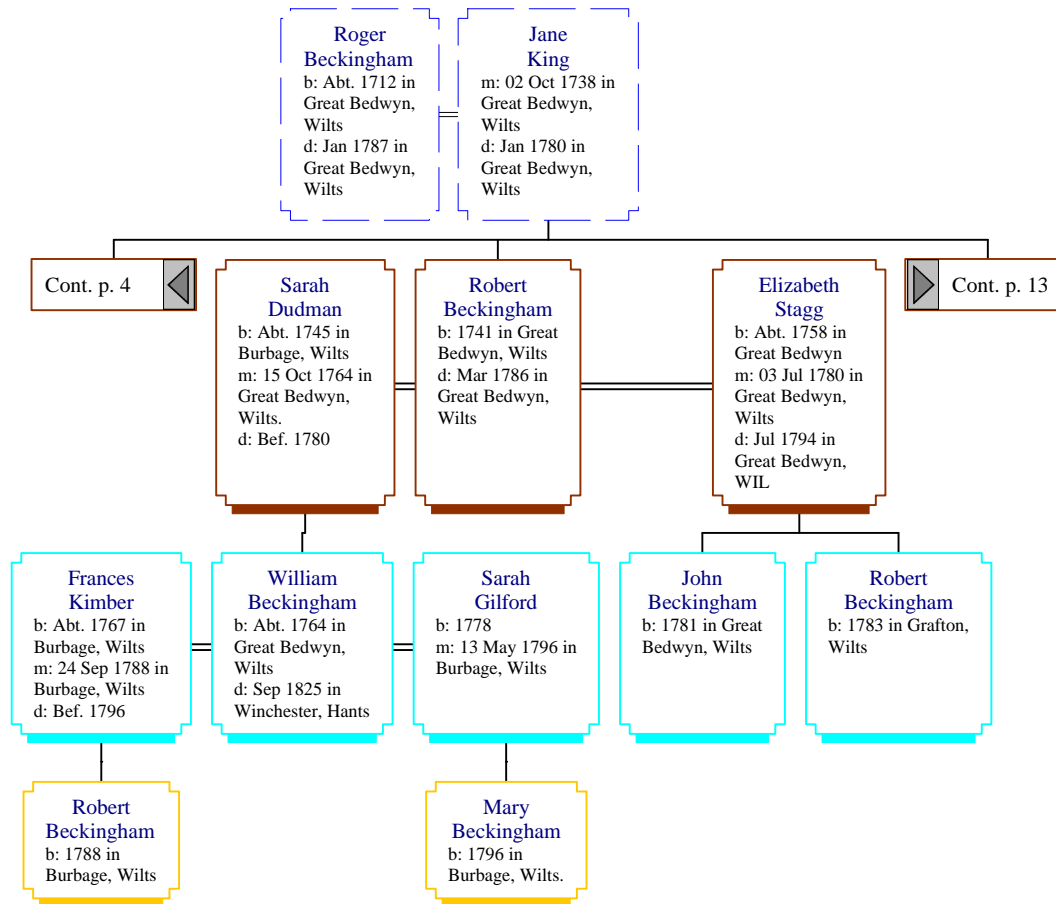

Descendants of Roger Beckingham (1 of 30)

Descendants of Roger Beckingham (2 of 30)

Descendants of Roger Beckingham (3 of 30)

Descendants of Roger Beckingham (4 of 30)

Descendants of Roger Beckingham (5 of 30)

Descendants of Roger Beckingham (6 of 30)

Descendants of Roger Beckingham (7 of 30)

Thomas Beckingham
b: 1774 in Burbage, Wilts
d: 12 Mar 1840 in Ram Alley, South Savernake, Wilts

Jane Pearce
b: Abt. May 1772 in Wootton Rivers, Wilts
m: 27 Apr 1797 in Wootton Rivers, Wilts
d: 17 Nov 1847 in Ram Alley, Burbage, Wilts

Descendants of Roger Beckingham (8 of 30)

Descendants of Roger Beckingham (9 of 30)

Descendants of Roger Beckingham (10 of 30)

Descendants of Roger Beckingham (11 of 30)

Descendants of Roger Beckingham (12 of 30)