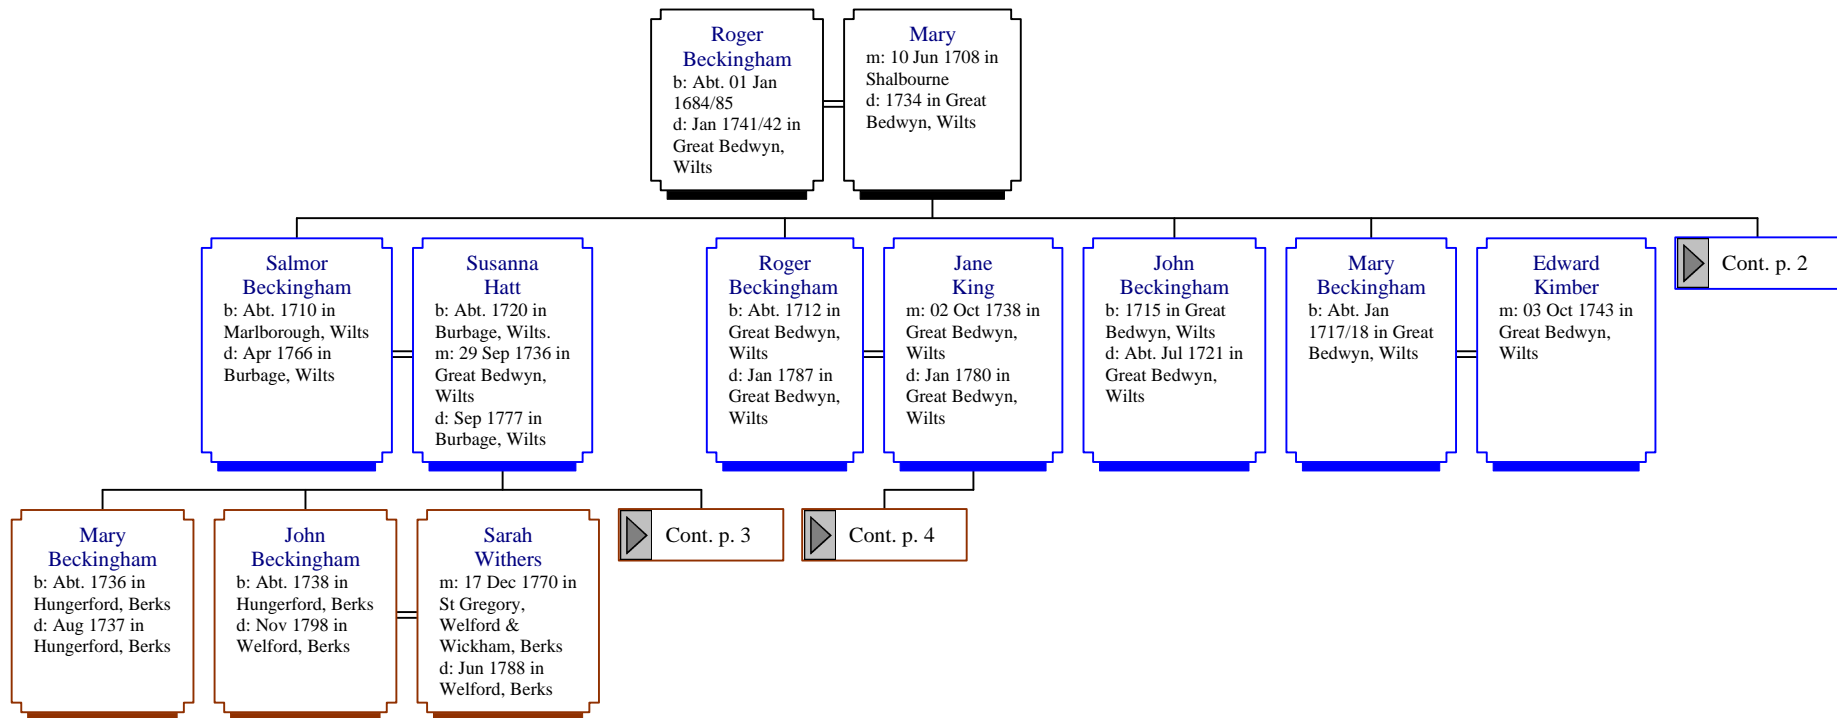

Descendants of Roger Beckingham (1 of 30)

Descendants of Roger Beckingham (2 of 30)

Descendants of Roger Beckingham (3 of 30)

Descendants of Roger Beckingham (4 of 30)

Descendants of Roger Beckingham (5 of 30)

Descendants of Roger Beckingham (6 of 30)

Descendants of Roger Beckingham (7 of 30)

Thomas Beckingham
b: 1774 in Burbage, Wilts
d: 12 Mar 1840 in Ram Alley, South Savernake, Wilts

Jane Pearce
b: Abt. May 1772 in Wootton Rivers, Wilts
m: 27 Apr 1797 in Wootton Rivers, Wilts
d: 17 Nov 1847 in Ram Alley, Burbage, Wilts