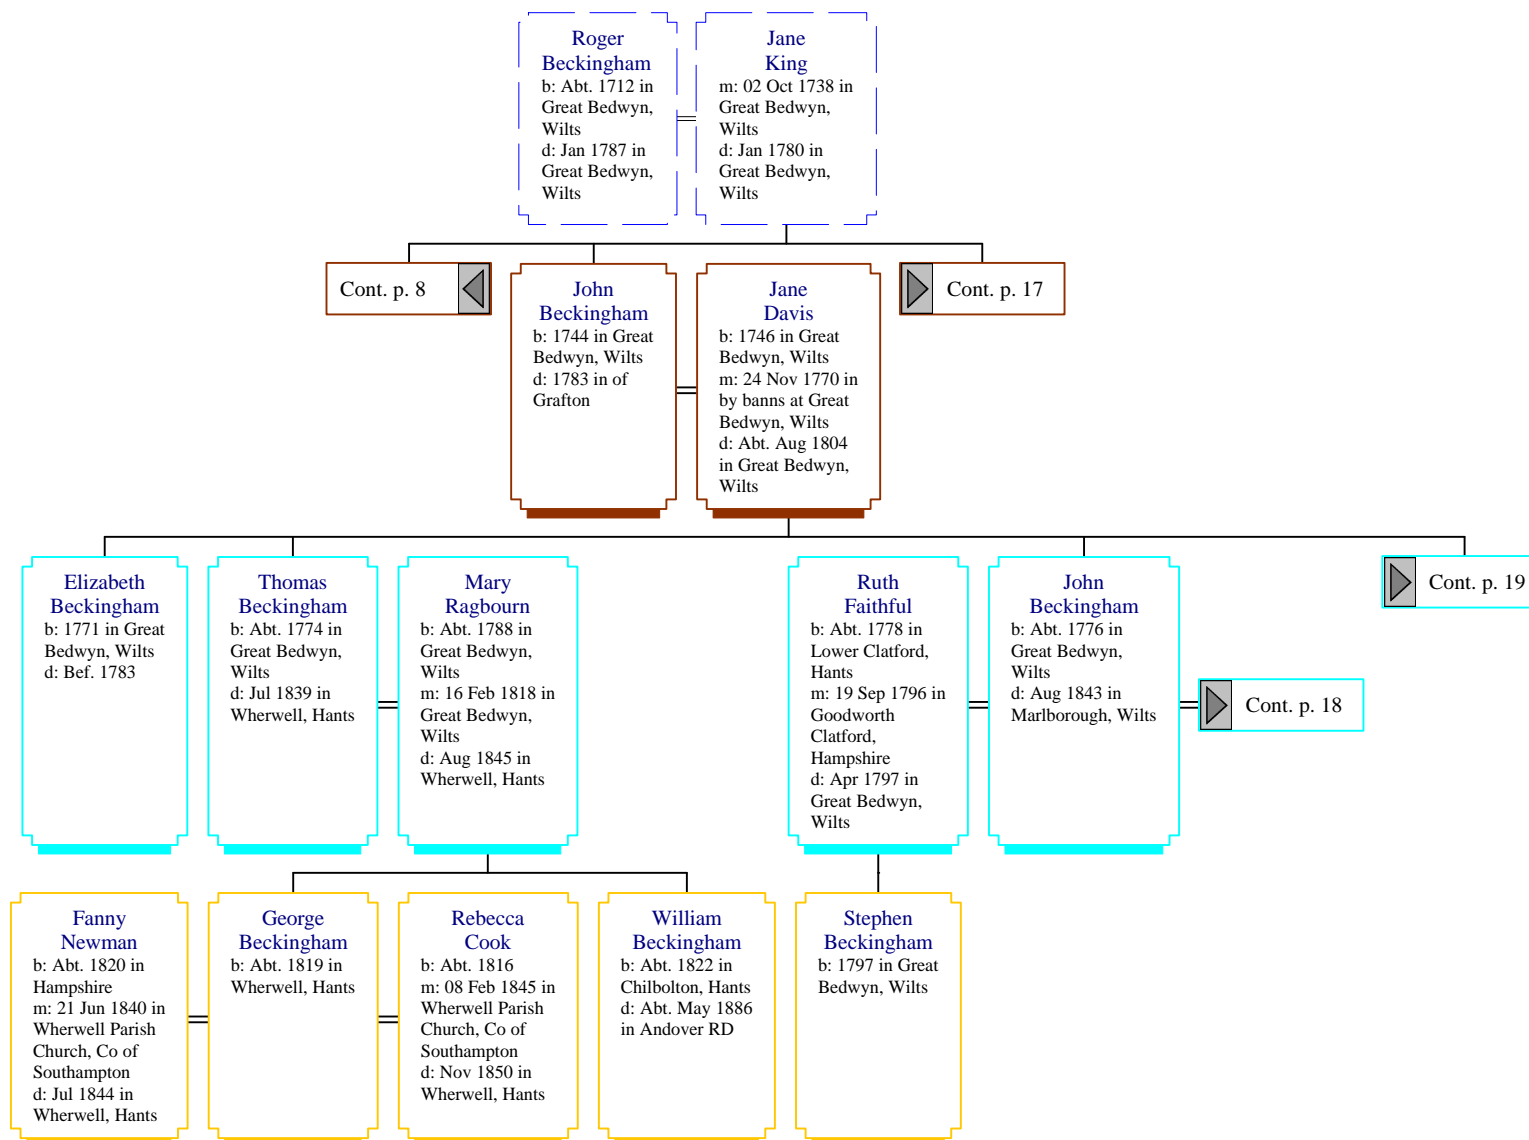

Descendants of Roger Beckingham (6 of 30)

Descendants of Roger Beckingham (7 of 30)

Thomas Beckingham
b: 1774 in Burbage, Wilts
d: 12 Mar 1840 in Ram Alley, South Savernake, Wilts

Jane Pearce
b: Abt. May 1772 in Wootton Rivers, Wilts
m: 27 Apr 1797 in Wootton Rivers, Wilts
d: 17 Nov 1847 in Ram Alley, Burbage, Wilts

Descendants of Roger Beckingham (8 of 30)

Descendants of Roger Beckingham (9 of 30)

Descendants of Roger Beckingham (10 of 30)

Descendants of Roger Beckingham (11 of 30)

Descendants of Roger Beckingham (12 of 30)

Descendants of Roger Beckingham (13 of 30)

Descendants of Roger Beckingham (14 of 30)

Descendants of Roger Beckingham (15 of 30)

Descendants of Roger Beckingham (16 of 30)

Descendants of Roger Beckingham (17 of 30)