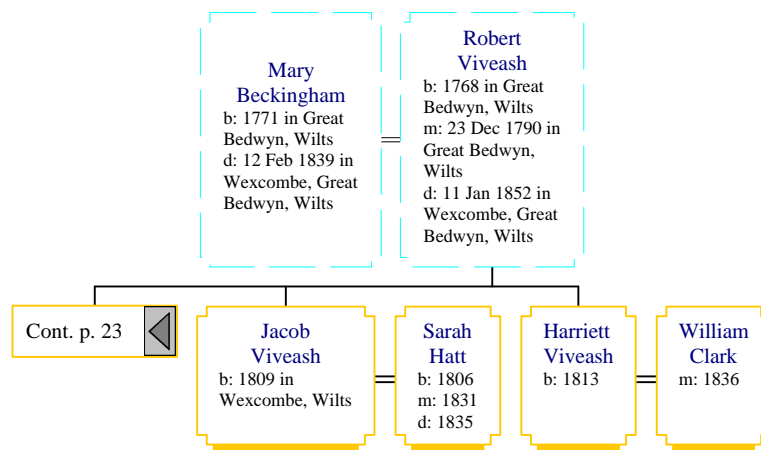

Descendants of Roger Beckingham (26 of 30)