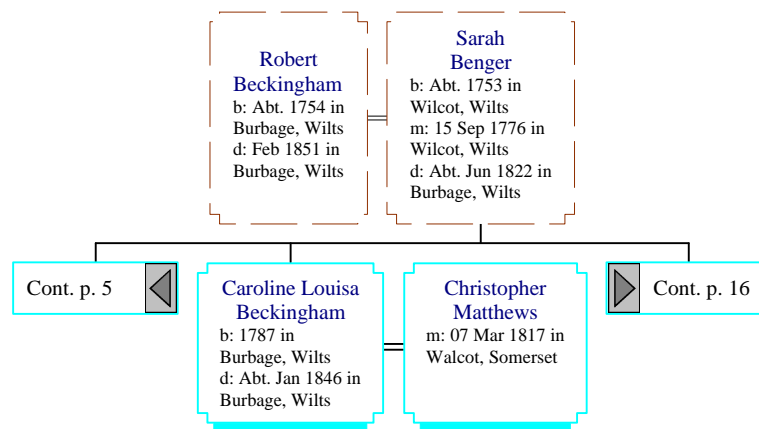

Descendants of Roger Beckingham (6 of 30)

Descendants of Roger Beckingham (7 of 30)

Thomas Beckingham
b: 1774 in Burbage, Wilts
d: 12 Mar 1840 in Ram Alley, South Savernake, Wilts

Jane Pearce
b: Abt. May 1772 in Wootton Rivers, Wilts
m: 27 Apr 1797 in Wootton Rivers, Wilts
d: 17 Nov 1847 in Ram Alley, Burbage, Wilts

Descendants of Roger Beckingham (8 of 30)

Descendants of Roger Beckingham (9 of 30)

Descendants of Roger Beckingham (10 of 30)

Descendants of Roger Beckingham (11 of 30)

Descendants of Roger Beckingham (12 of 30)