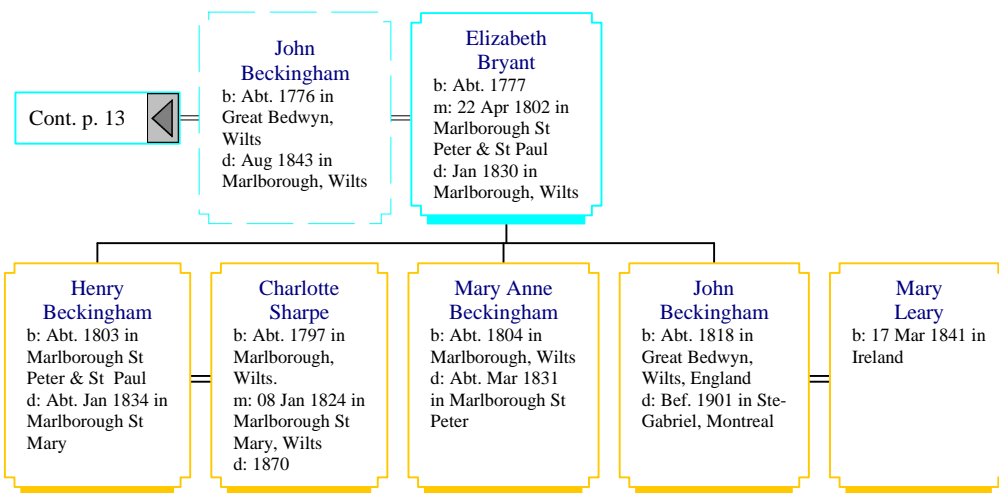

Descendants of Roger Beckingham (18 of 30)