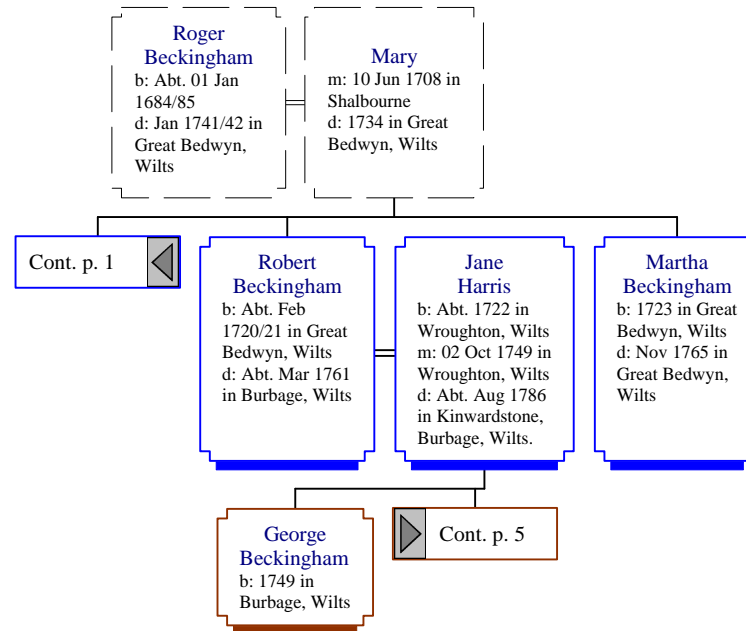

Descendants of Roger Beckingham (1 of 30)

Descendants of Roger Beckingham (2 of 30)

Descendants of Roger Beckingham (3 of 30)

Descendants of Roger Beckingham (4 of 30)

Descendants of Roger Beckingham (5 of 30)

Descendants of Roger Beckingham (6 of 30)

Descendants of Roger Beckingham (7 of 30)

Thomas Beckingham
b: 1774 in Burbage, Wilts
d: 12 Mar 1840 in Ram Alley, South Savernake, Wilts

Jane Pearce
b: Abt. May 1772 in Wootton Rivers, Wilts
m: 27 Apr 1797 in Wootton Rivers, Wilts
d: 17 Nov 1847 in Ram Alley, Burbage, Wilts