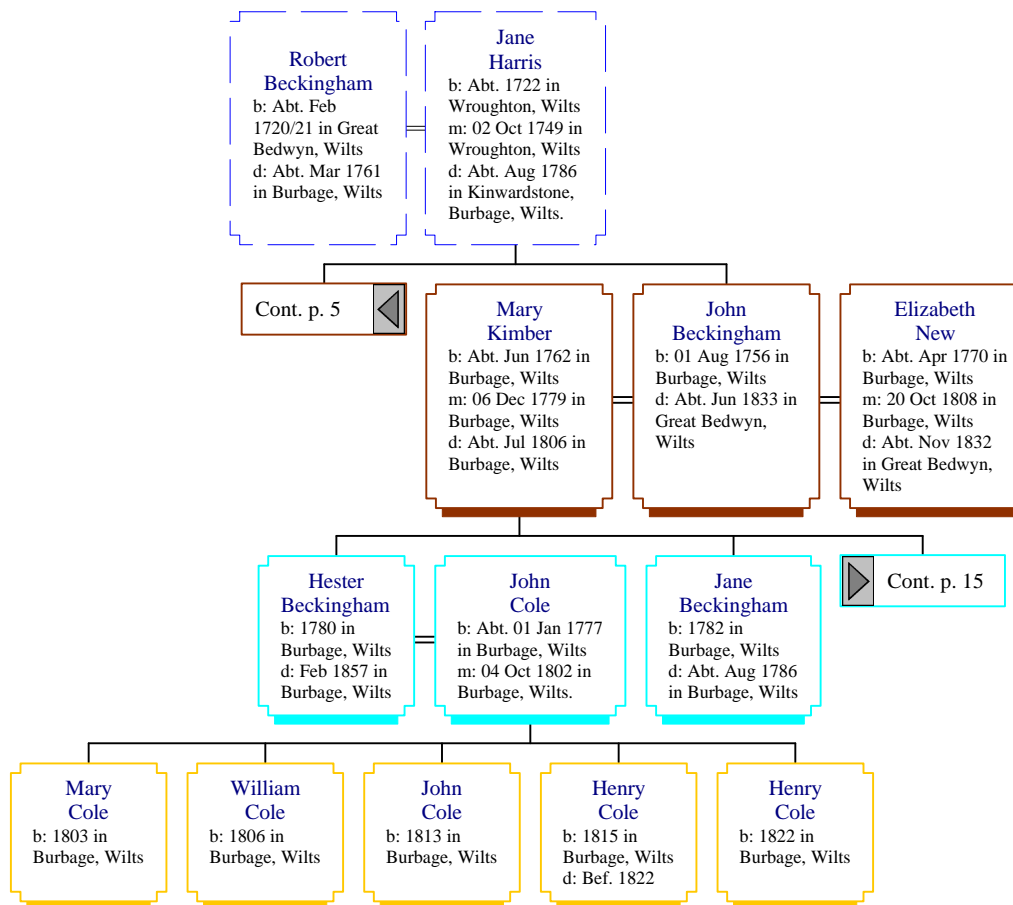

Descendants of Roger Beckingham (1 of 30)

Descendants of Roger Beckingham (2 of 30)

Descendants of Roger Beckingham (3 of 30)

Descendants of Roger Beckingham (4 of 30)

Descendants of Roger Beckingham (5 of 30)

Descendants of Roger Beckingham (6 of 30)

Descendants of Roger Beckingham (7 of 30)

Thomas Beckingham
b: 1774 in Burbage, Wilts
d: 12 Mar 1840 in Ram Alley, South Savernake, Wilts

Jane Pearce
b: Abt. May 1772 in Wootton Rivers, Wilts
m: 27 Apr 1797 in Wootton Rivers, Wilts
d: 17 Nov 1847 in Ram Alley, Burbage, Wilts

Descendants of Roger Beckingham (8 of 30)

Descendants of Roger Beckingham (9 of 30)

Descendants of Roger Beckingham (10 of 30)

Descendants of Roger Beckingham (11 of 30)

Descendants of Roger Beckingham (12 of 30)