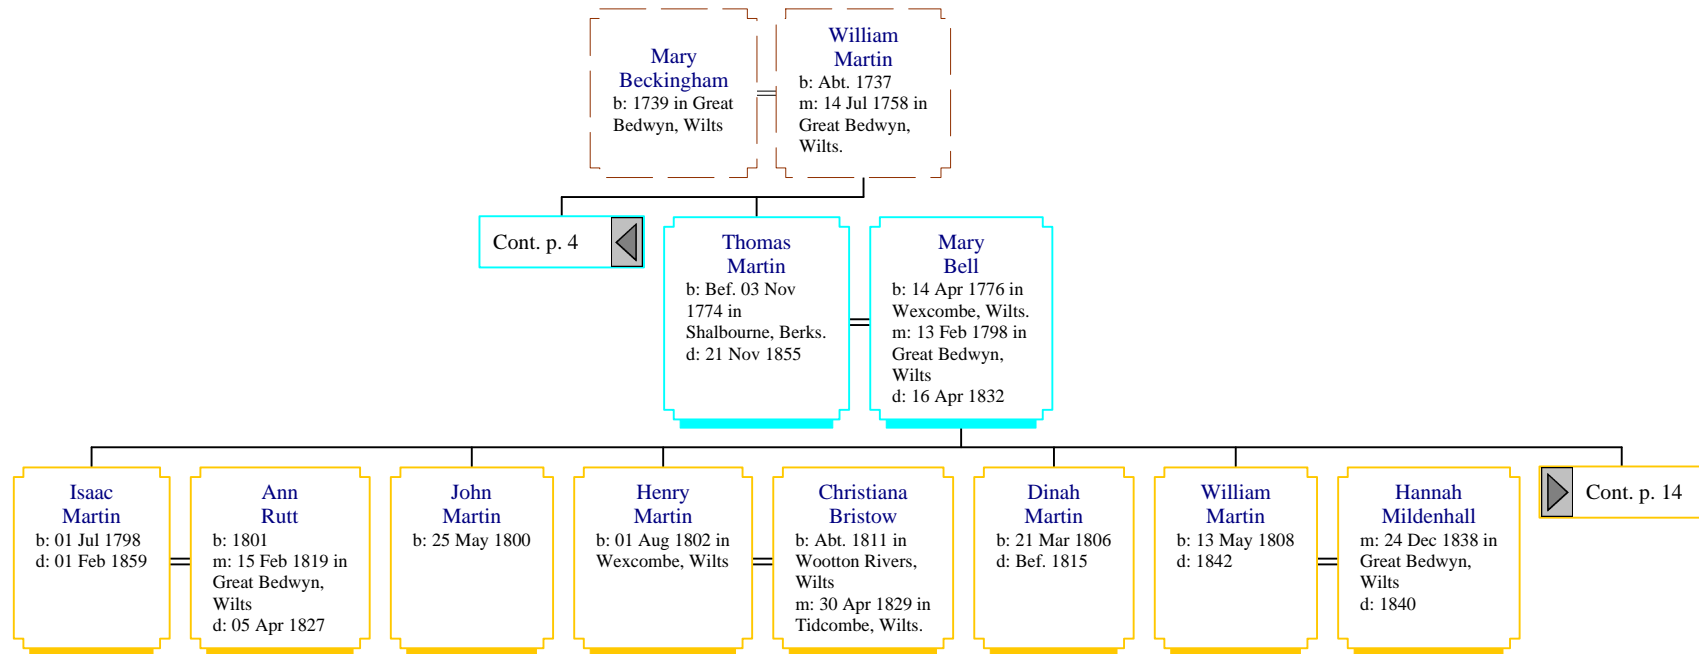

Descendants of Roger Beckingham (9 of 30)