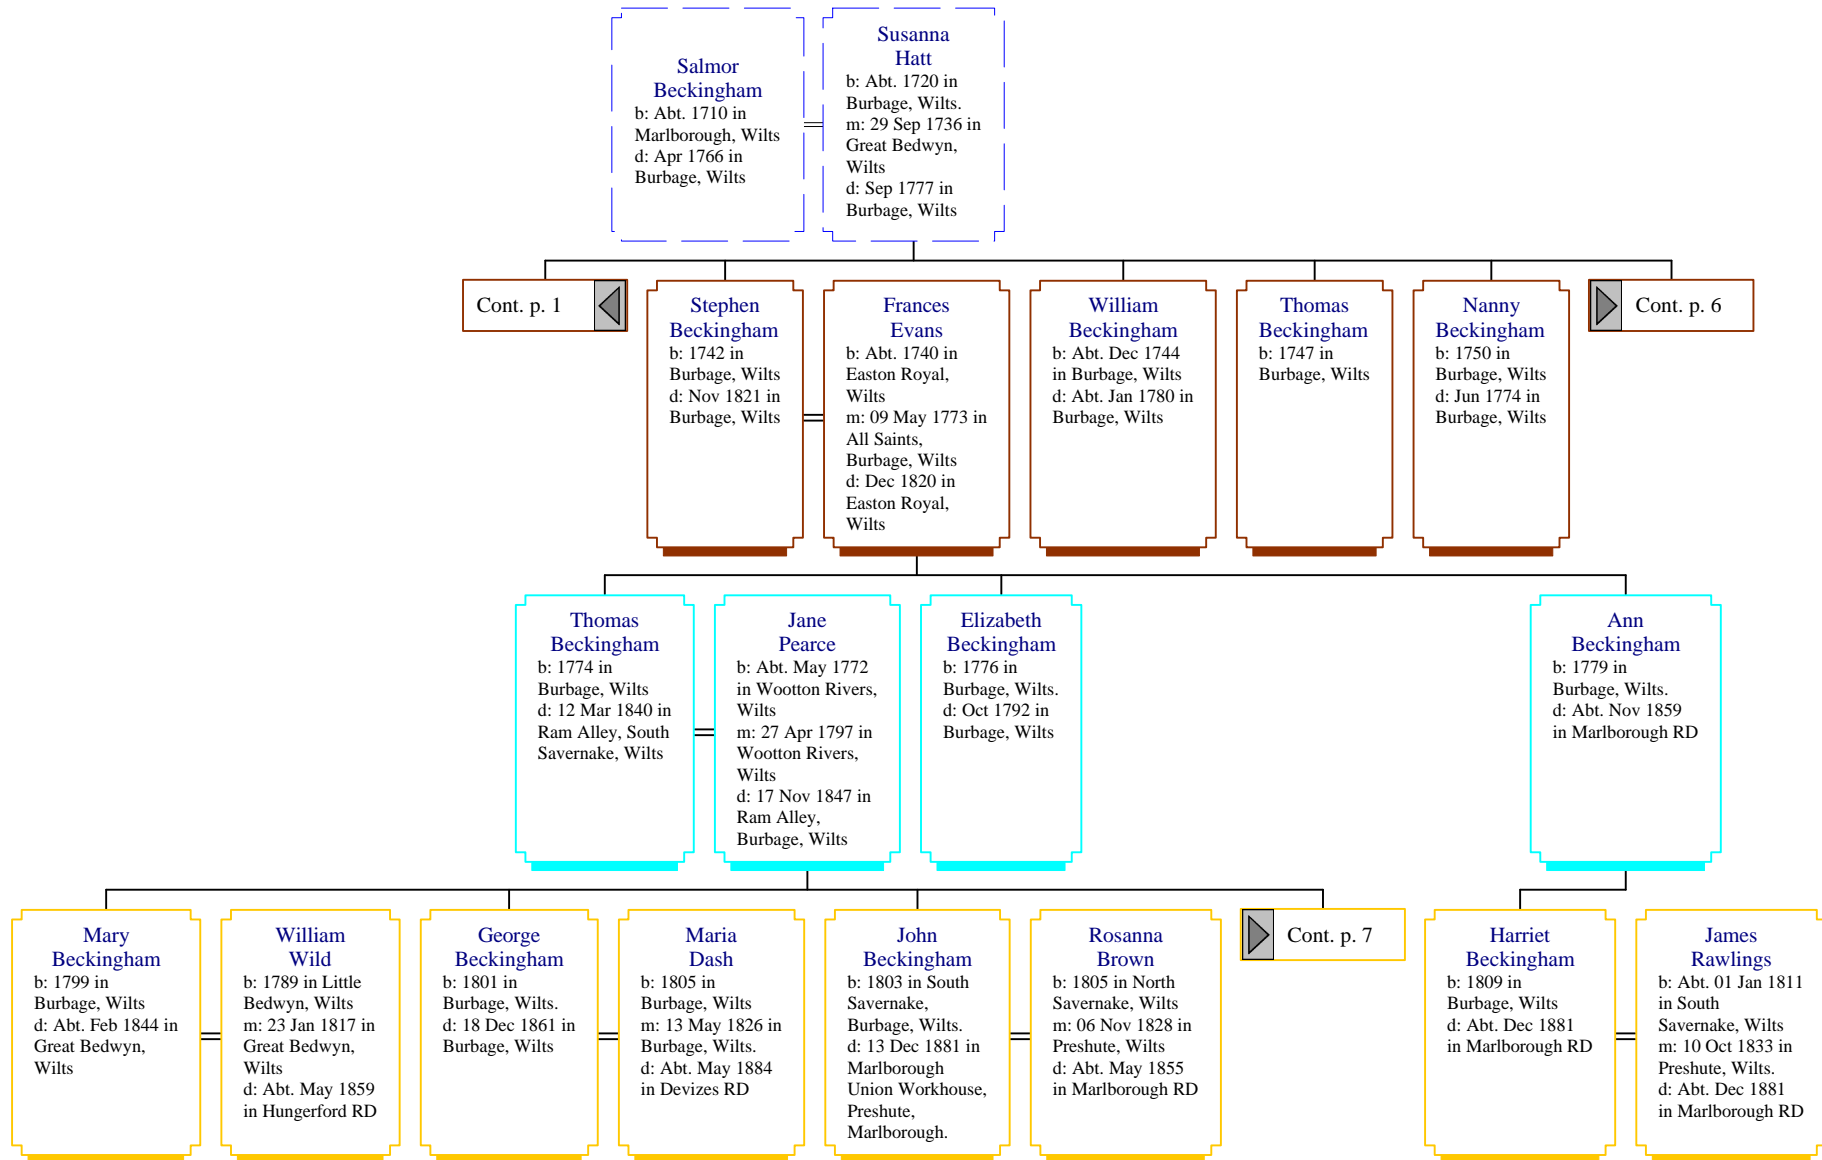

Descendants of Roger Beckingham (1 of 30)

Descendants of Roger Beckingham (2 of 30)

Descendants of Roger Beckingham (3 of 30)

Descendants of Roger Beckingham (4 of 30)

Descendants of Roger Beckingham (5 of 30)

Descendants of Roger Beckingham (6 of 30)

Descendants of Roger Beckingham (7 of 30)

Thomas Beckingham
b: 1774 in Burbage, Wilts
d: 12 Mar 1840 in Ram Alley, South Savernake, Wilts

Jane Pearce
b: Abt. May 1772 in Wootton Rivers, Wilts
m: 27 Apr 1797 in Wootton Rivers, Wilts
d: 17 Nov 1847 in Ram Alley, Burbage, Wilts