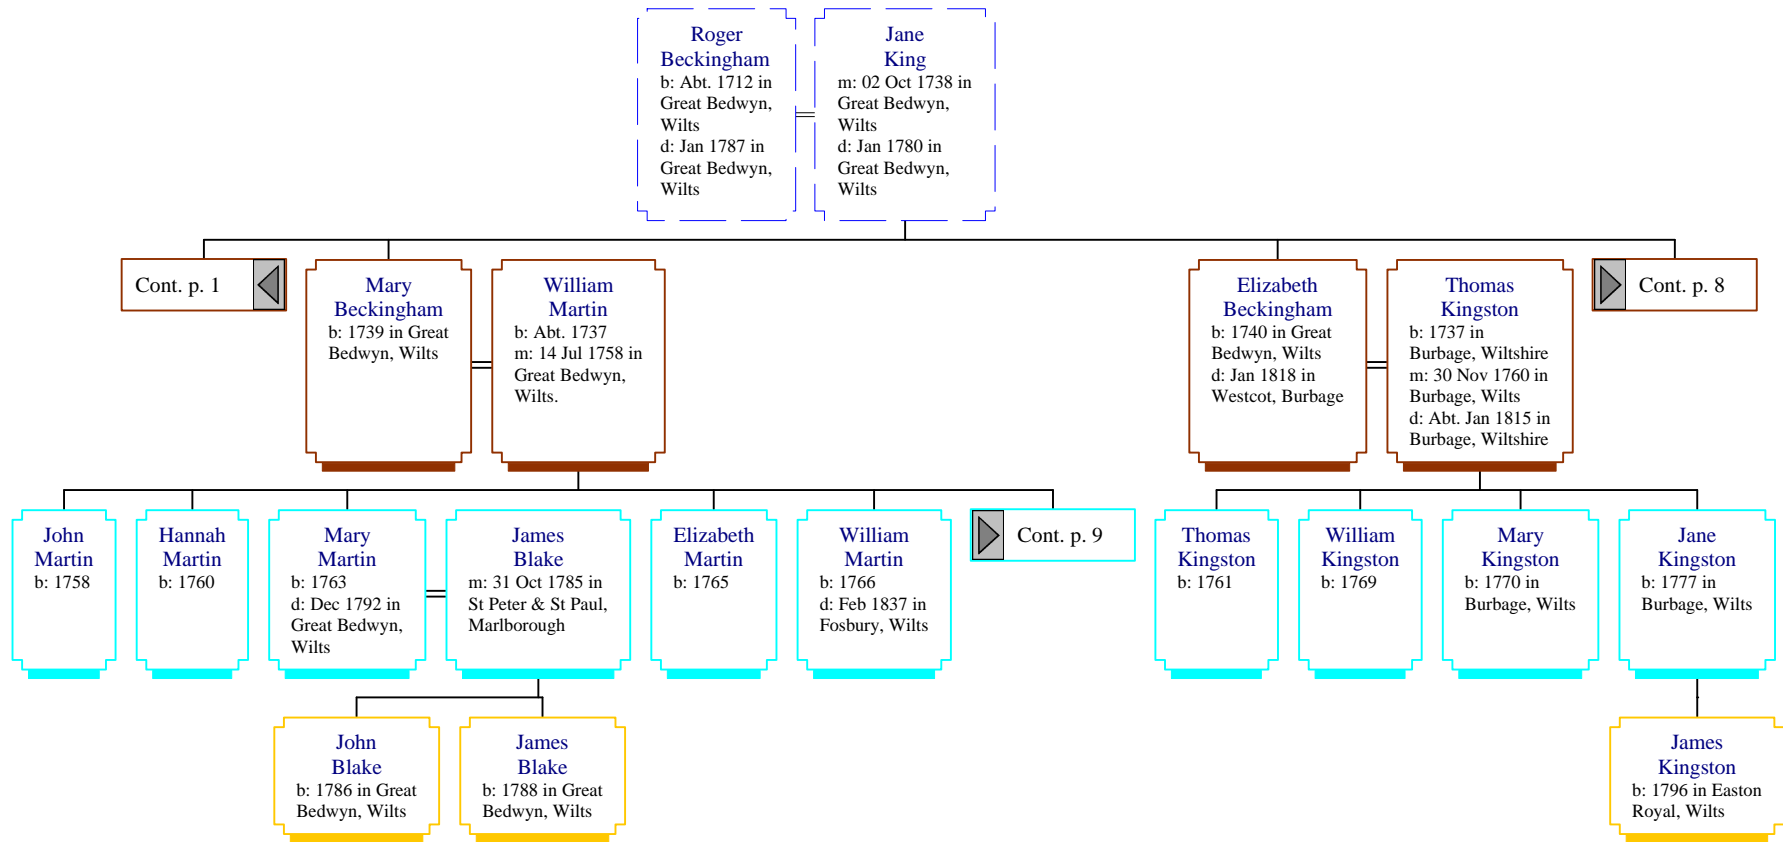

Descendants of Roger Beckingham (1 of 30)

Descendants of Roger Beckingham (2 of 30)

Descendants of Roger Beckingham (3 of 30)

Descendants of Roger Beckingham (4 of 30)

Descendants of Roger Beckingham (5 of 30)

Descendants of Roger Beckingham (6 of 30)

Descendants of Roger Beckingham (7 of 30)

Thomas Beckingham
b: 1774 in Burbage, Wilts
d: 12 Mar 1840 in Ram Alley, South Savernake, Wilts

Jane Pearce
b: Abt. May 1772 in Wootton Rivers, Wilts
m: 27 Apr 1797 in Wootton Rivers, Wilts
d: 17 Nov 1847 in Ram Alley, Burbage, Wilts